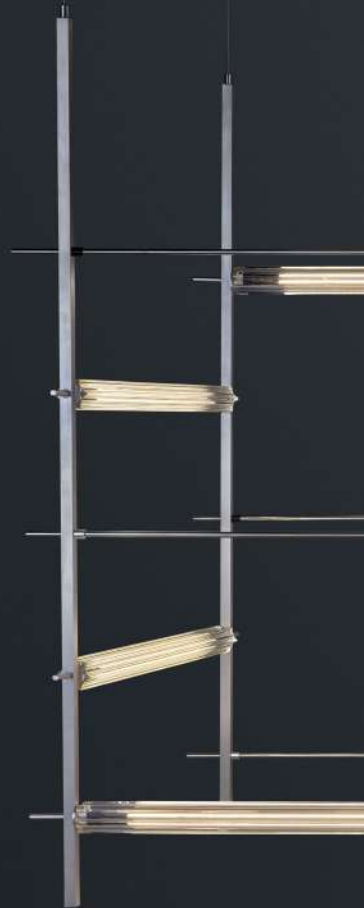

QUASAR 9

10 QUASAR

PIXEL SPHERE

by Jan Pauwels

All pixels combined forming a round shape.

The circuit boards have leds on both sides. $\frac{2}{3}$ of the light goes down and $\frac{1}{3}$ goes up.

12 QUASAR

GRID

by Daniel Becker

In this phenomenal light sculpture, star-shaped light tubes intersect with stainless steel lines. This huge 3D grid will illuminate any space, whether it is modern or classic.

TUBE FLOOR

POLLUX

by Jan Pauwels

Pollux looks structured but still harmonious.

Modular placed LED circuit boards and tiny metal rods are the only two basic elements of this light fixture.

They give the lamp its structure and shape. The shape is totally irregular and asymmetrical.

TESS FLOOR

by Jan Pauwels

As an extension of the Tess series. A very subtle frame is carrying the light sculpture without affecting its unique appearance. Perfect in an open space, in front of a wall or in a corner.