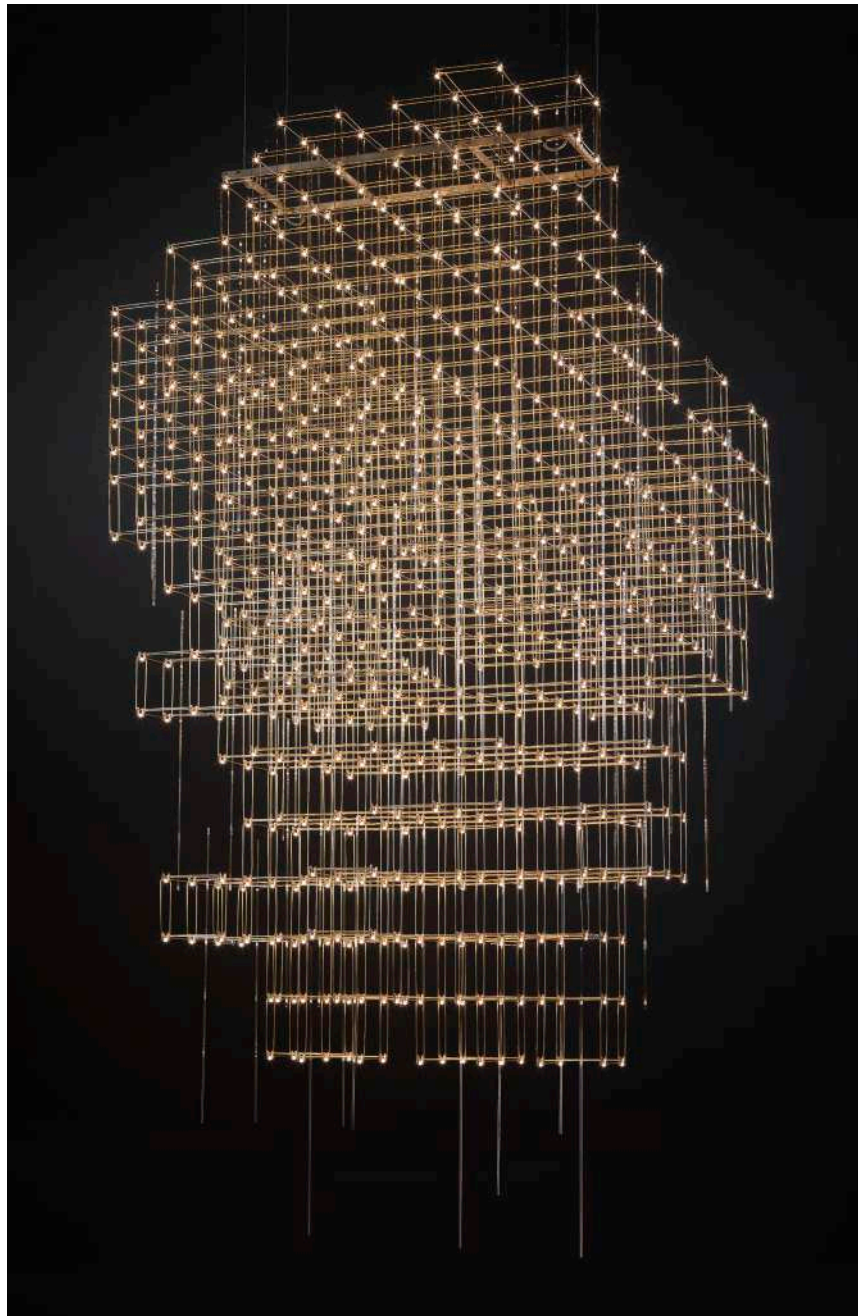

POLLUX

by Jan Pauwels

Pollux looks structured but still harmonious.

Modular placed LED circuit boards and tiny metal rods are the only two basic elements of this light fixture.

They give the lamp its structure and shape. The shape is totally irregular and asymmetrical.