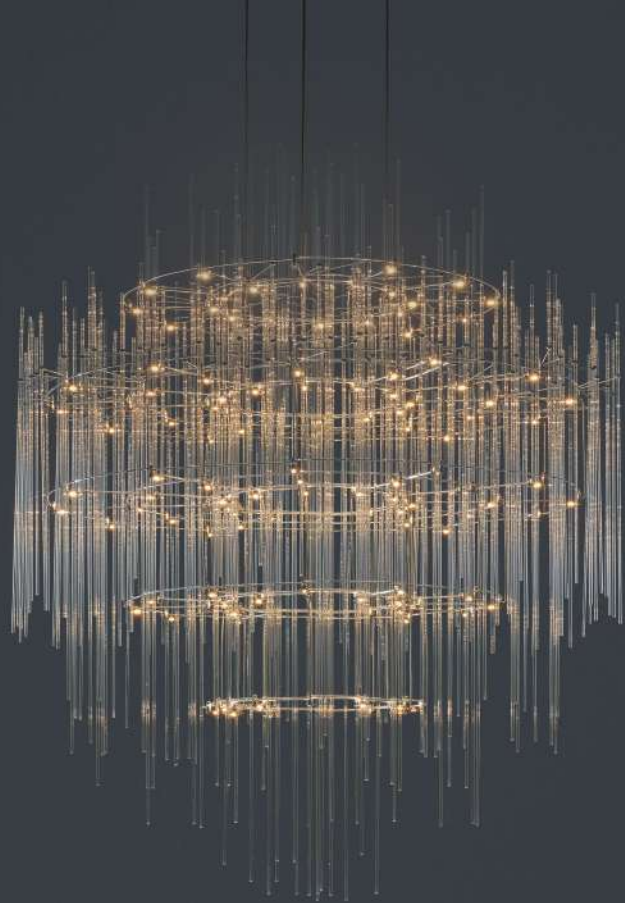

GRID

by Daniel Becker

In this phenomenal light sculpture, star-shaped light tubes intersect with stainless steel lines. This huge 3D grid will illuminate any space, whether it is modern or classic.

TUBE FLOOR

CITADEL

by Jan Pauwels

The circle of light. Versatile rings that allow you to create the composition you like. Thanks to the freedom of number, size, distance and angle between the rings, each installation will be unique.

COSMOS SQUARE FLOOR

by Jan Pauwels

As an extension of the Cosmos Square series. A very subtle frame is carrying the light sculpture without affecting its unique appearance. Perfect in an open space, in front of a wall or in a corner.

by Jan Pauwels

As an extension of the Cosmos Globe series. A very subtle frame is carrying the light sculpture without affecting its unique appearance. Perfect in an open space, in front of a wall or in a corner.