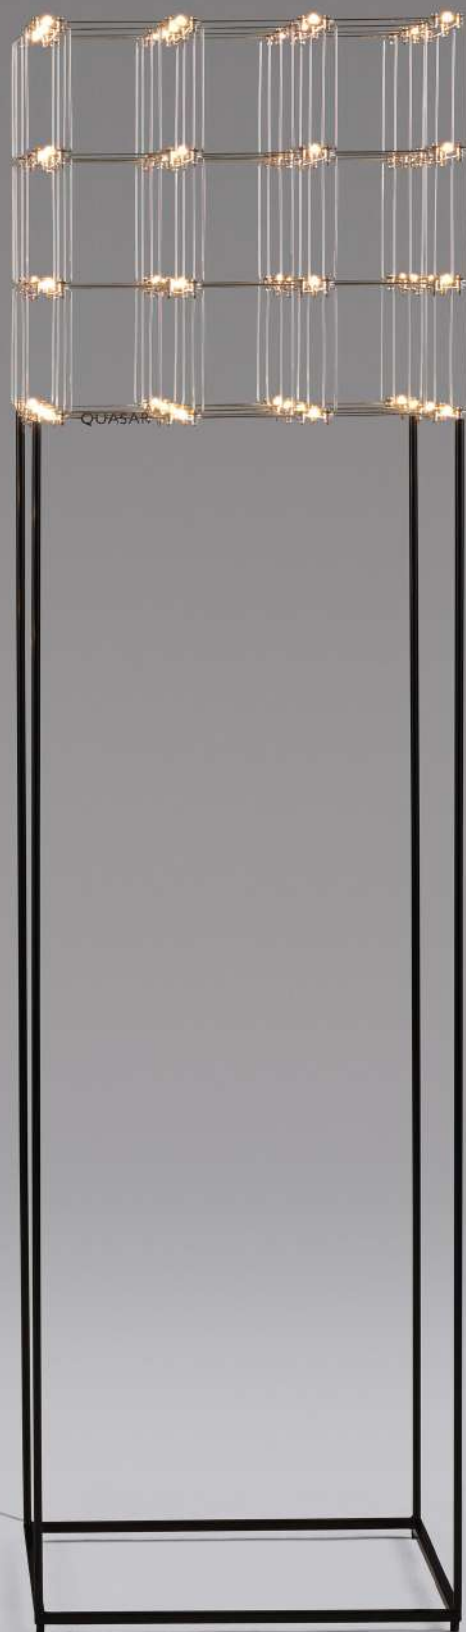

GRID

by Daniel Becker

In this phenomenal light sculpture, star-shaped light tubes intersect with stainless steel lines. This huge 3D grid will illuminate any space, whether it is modern or classic.

TUBE FLOOR

POLLUX

by Jan Pauwels

Pollux looks structured but still harmonious.

Modular placed LED circuit boards and tiny metal rods are the only two basic elements of this light fixture.

They give the lamp its structure and shape. The shape is totally irregular and asymmetrical.

COSMOS SQUARE FLOOR

by Jan Pauwels

As an extension of the Cosmos Square series. A very subtle frame is carrying the light sculpture without affecting its unique appearance. Perfect in an open space, in front of a wall or in a corner.

by Jan Pauwels

As an extension of the Cosmos Globe series. A very subtle frame is carrying the light sculpture without affecting its unique appearance. Perfect in an open space, in front of a wall or in a corner.