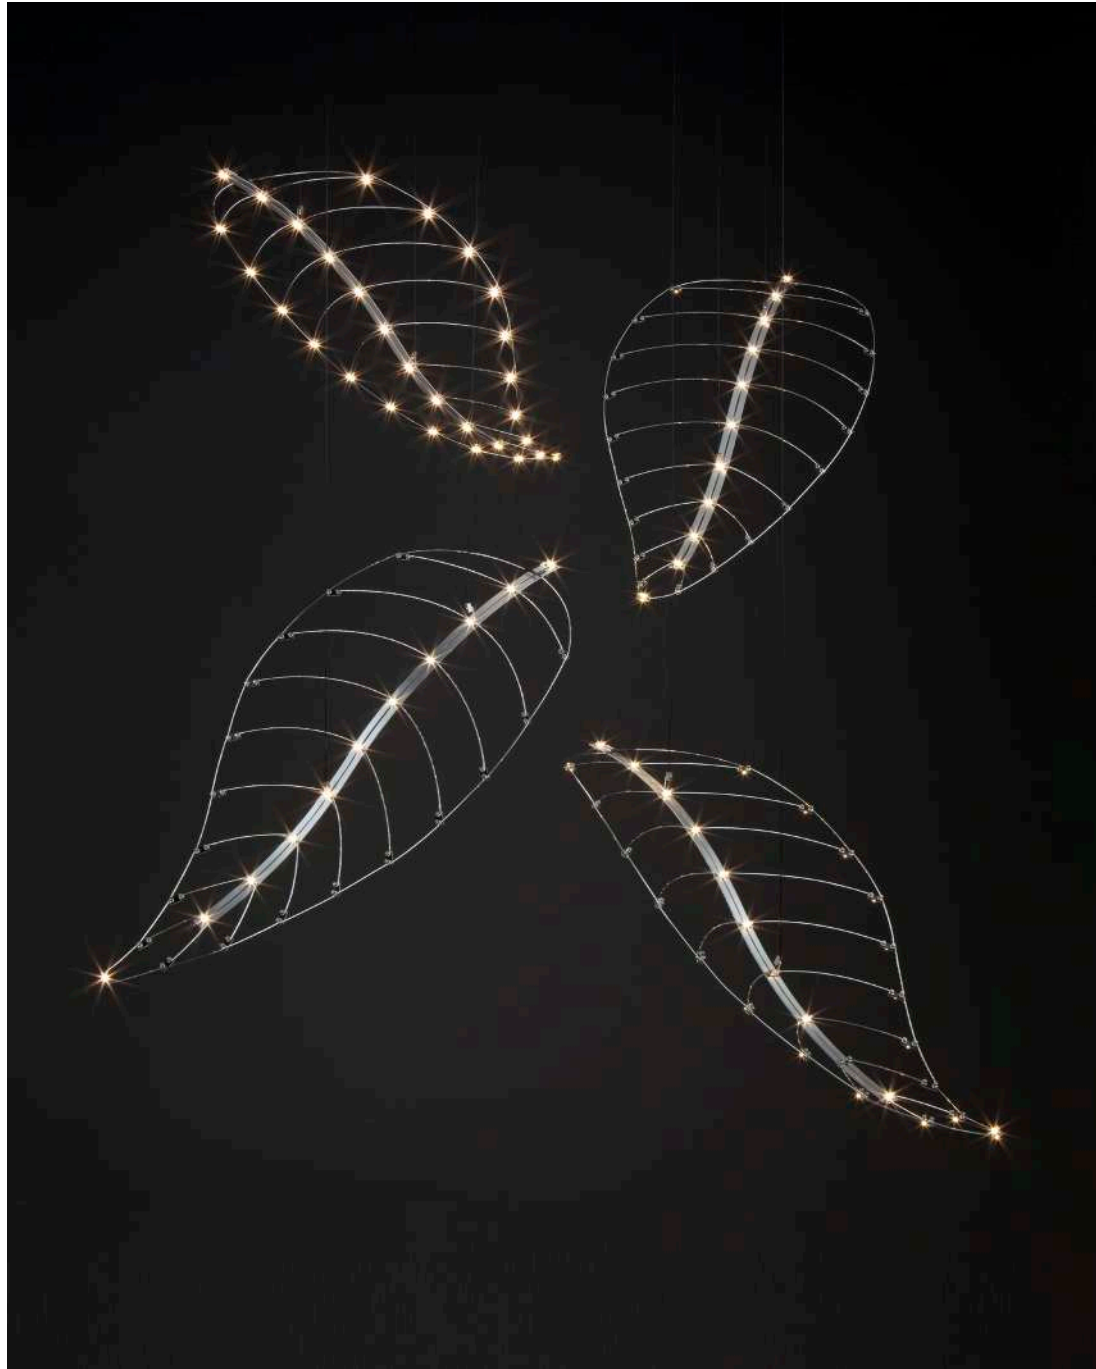

PHILAE

by Jan Pauwels

Autumn storm, falling leaves, make any combination you like.

By playing with the length of the cables, and the number and sizes, you can create your own lighting installation.