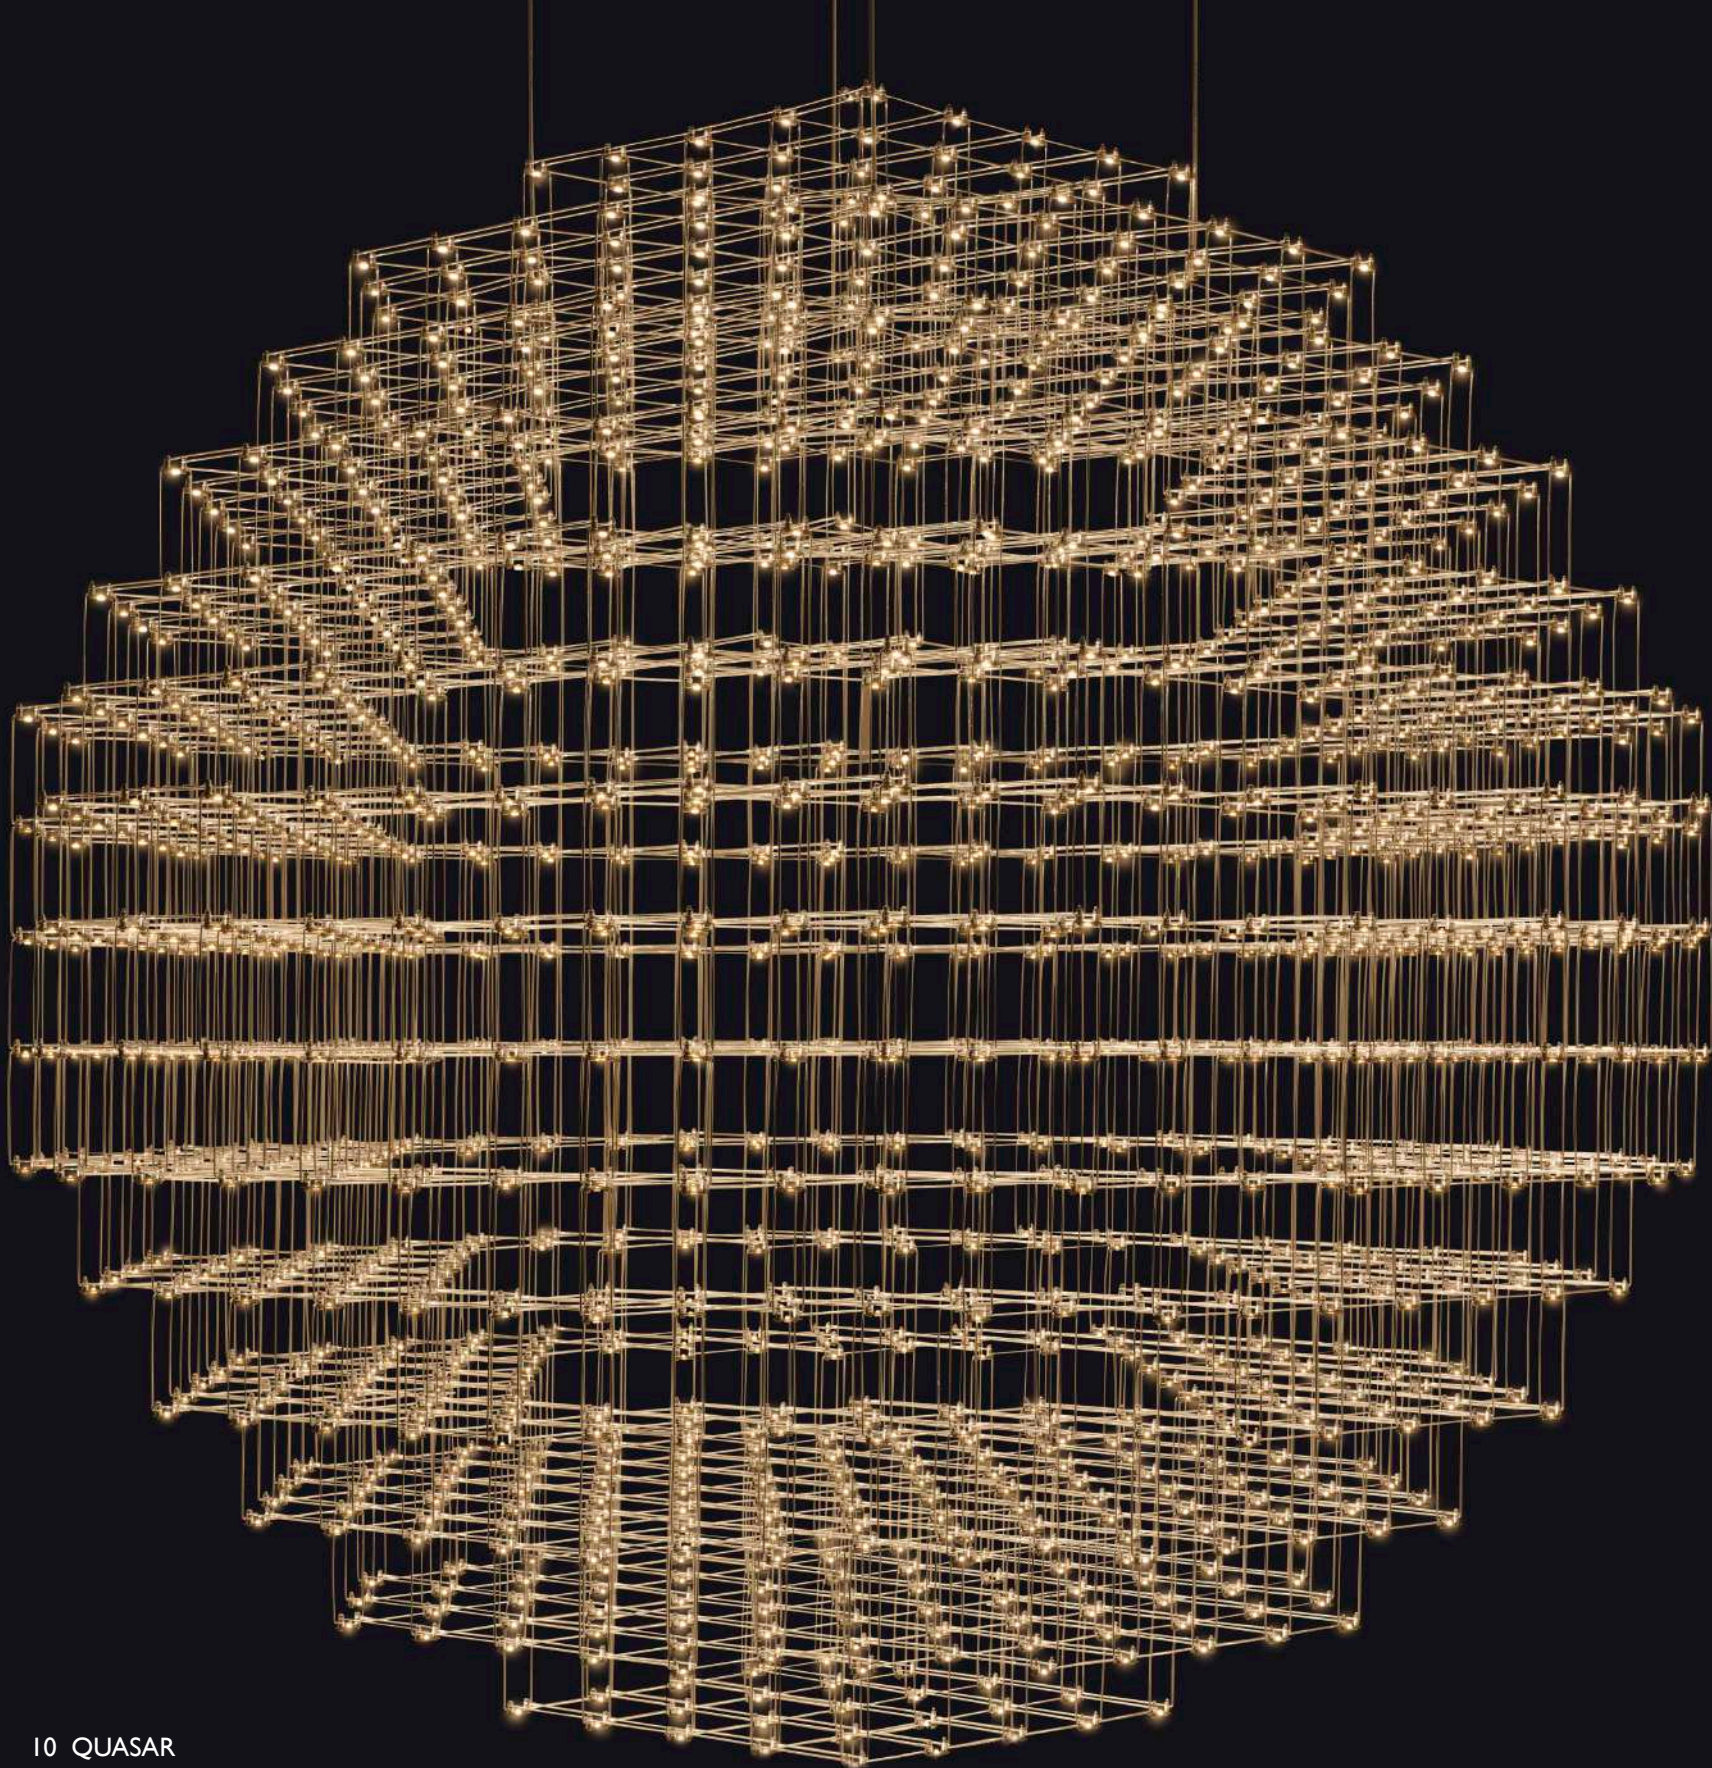

QUASAR 9

10 QUASAR

PIXEL SPHERE

by Jan Pauwels

All pixels combined forming a round shape.

The circuit boards have leds on both sides. $\frac{2}{3}$ of the light goes down and $\frac{1}{3}$ goes up.

12 QUASAR

GRID

by Daniel Becker

In this phenomenal light sculpture, star-shaped light tubes intersect with stainless steel lines. This huge 3D grid will illuminate any space, whether it is modern or classic.

TUBE FLOOR