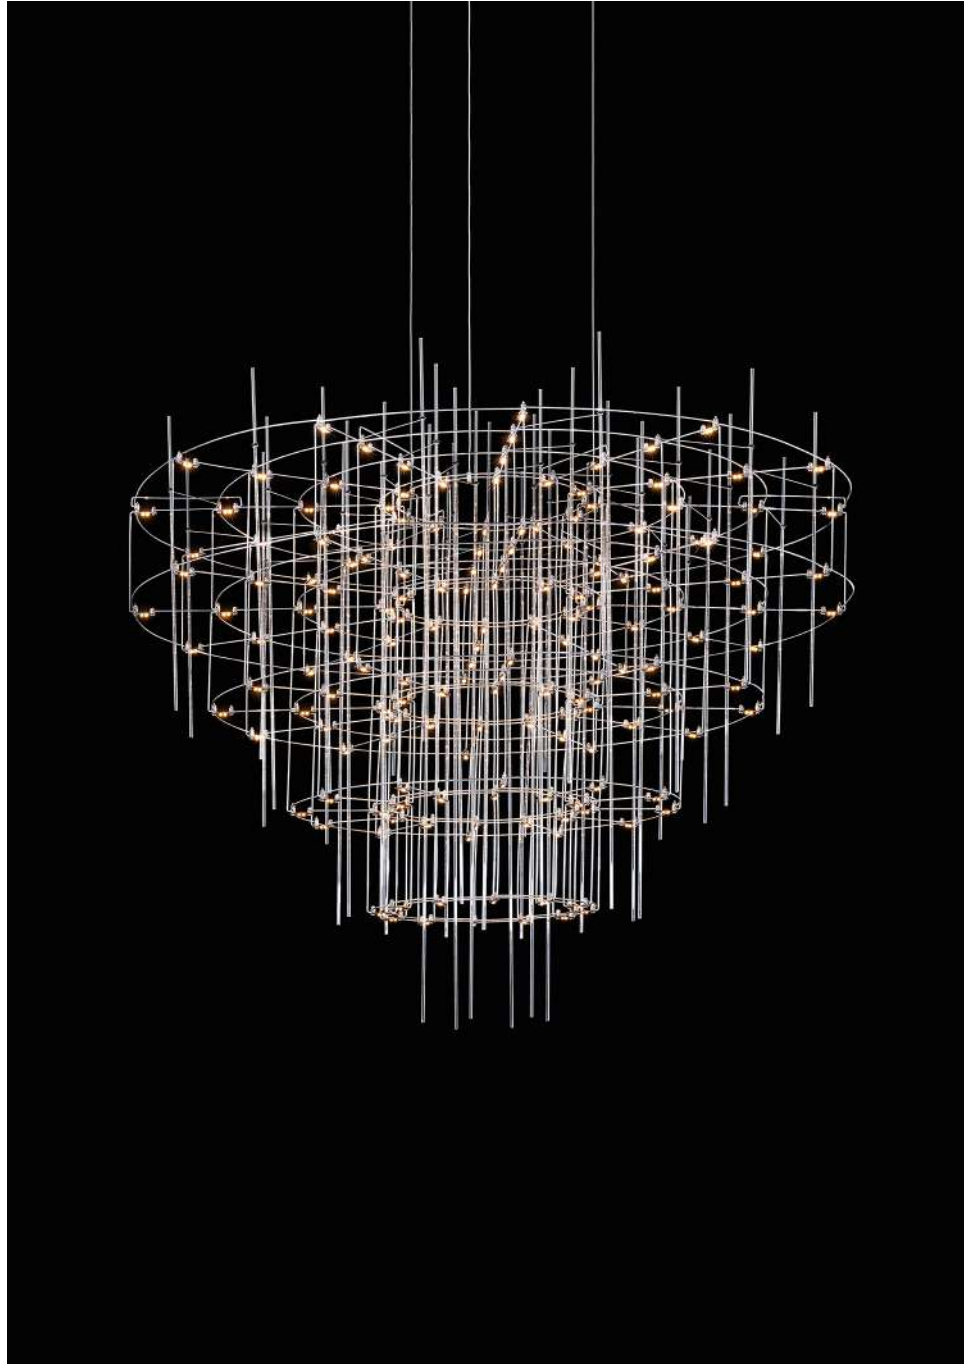

SPY

by Jan Pauwels

The luxurious atmosphere of the past in a new configuration.
Symmetrical circles in a conical shape.