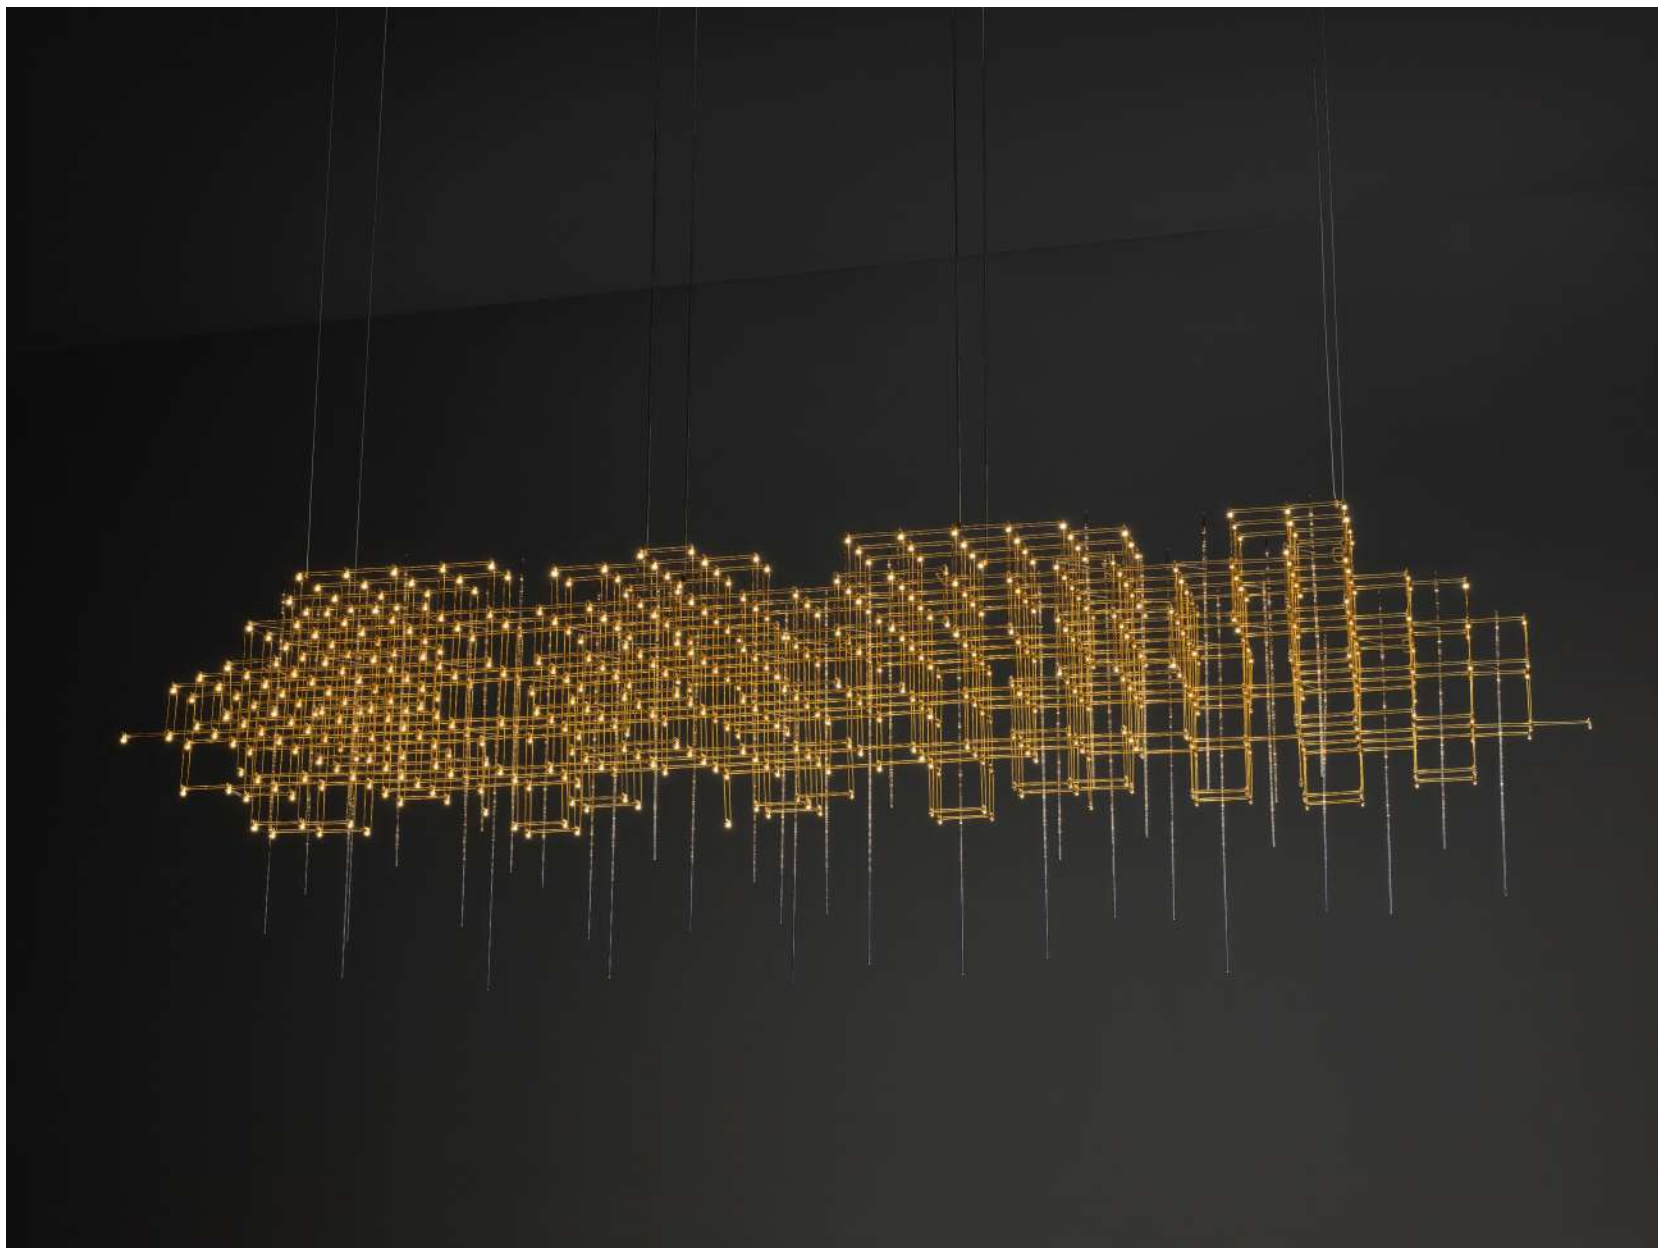

PARKES

by Jan Pauwels

All views of the Parkes are different. A-symmetrical but in balance.