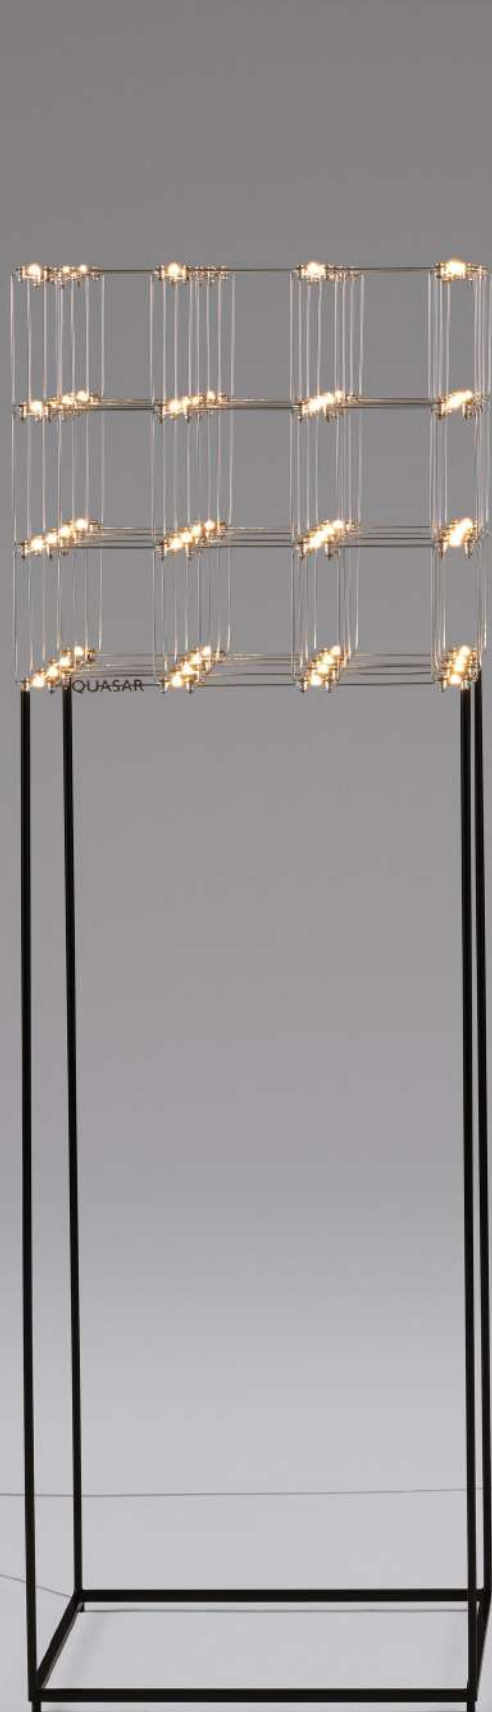

GRID

by Daniel Becker

In this phenomenal light sculpture, star-shaped light tubes intersect with stainless steel lines. This huge 3D grid will illuminate any space, whether it is modern or classic.

TUBE FLOOR

POLLUX

by Jan Pauwels

Pollux looks structured but still harmonious.

Modular placed LED circuit boards and tiny metal rods are the only two basic elements of this light fixture.

They give the lamp its structure and shape. The shape is totally irregular and asymmetrical.

COSMOS SQUARE FLOOR

by Jan Pauwels

As an extension of the Cosmos Square series. A very subtle frame is carrying the light sculpture without affecting its unique appearance. Perfect in an open space, in front of a wall or in a corner.

by Jan Pauwels

As an extension of the Cosmos Globe series. A very subtle frame is carrying the light sculpture without affecting its unique appearance. Perfect in an open space, in front of a wall or in a corner.