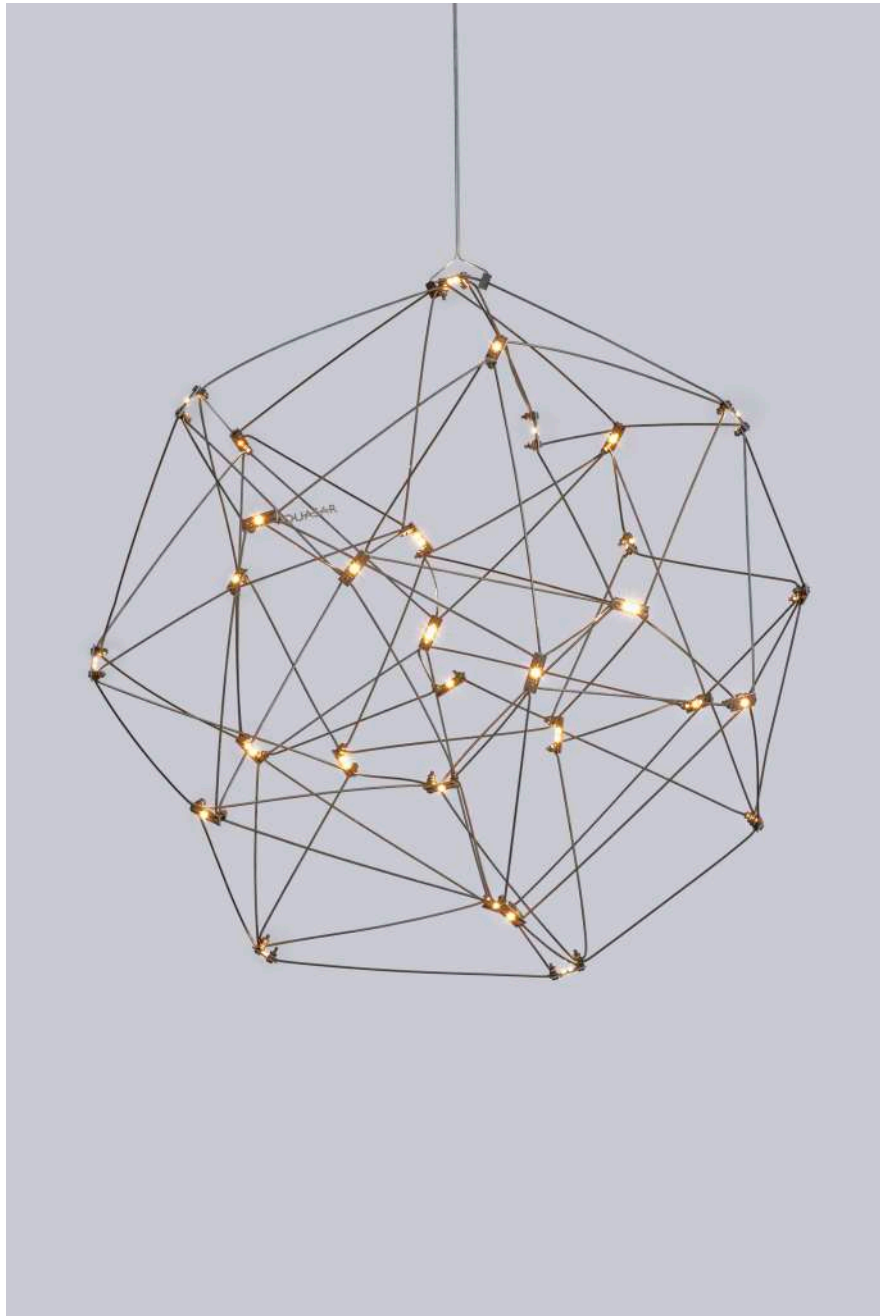

FOLD

by Hoffmann Kahleiss Design

Mysterious angles in a rotated position make the Fold unique. The angles are made of thin ribbed glass and are available in various colours.

FOLD

by Hoffmann Kahleiss Design

GRID

by Daniel Becker

In this phenomenal light sculpture, star-shaped light tubes intersect with stainless steel lines. This huge 3D grid will illuminate any space, whether it is modern or classic.

TUBE FLOOR

by Jan Pauwels

As an extension of the Cosmos Globe series. A very subtle frame is carrying the light sculpture without affecting its unique appearance. Perfect in an open space, in front of a wall or in a corner.

by Jan Pauwels

Cosmos Globe looks random but still harmonious.

Random placed LED circuit boards and tiny metal rods are the only two basic elements of this light fixture.

They give the lamp its structure and shape.