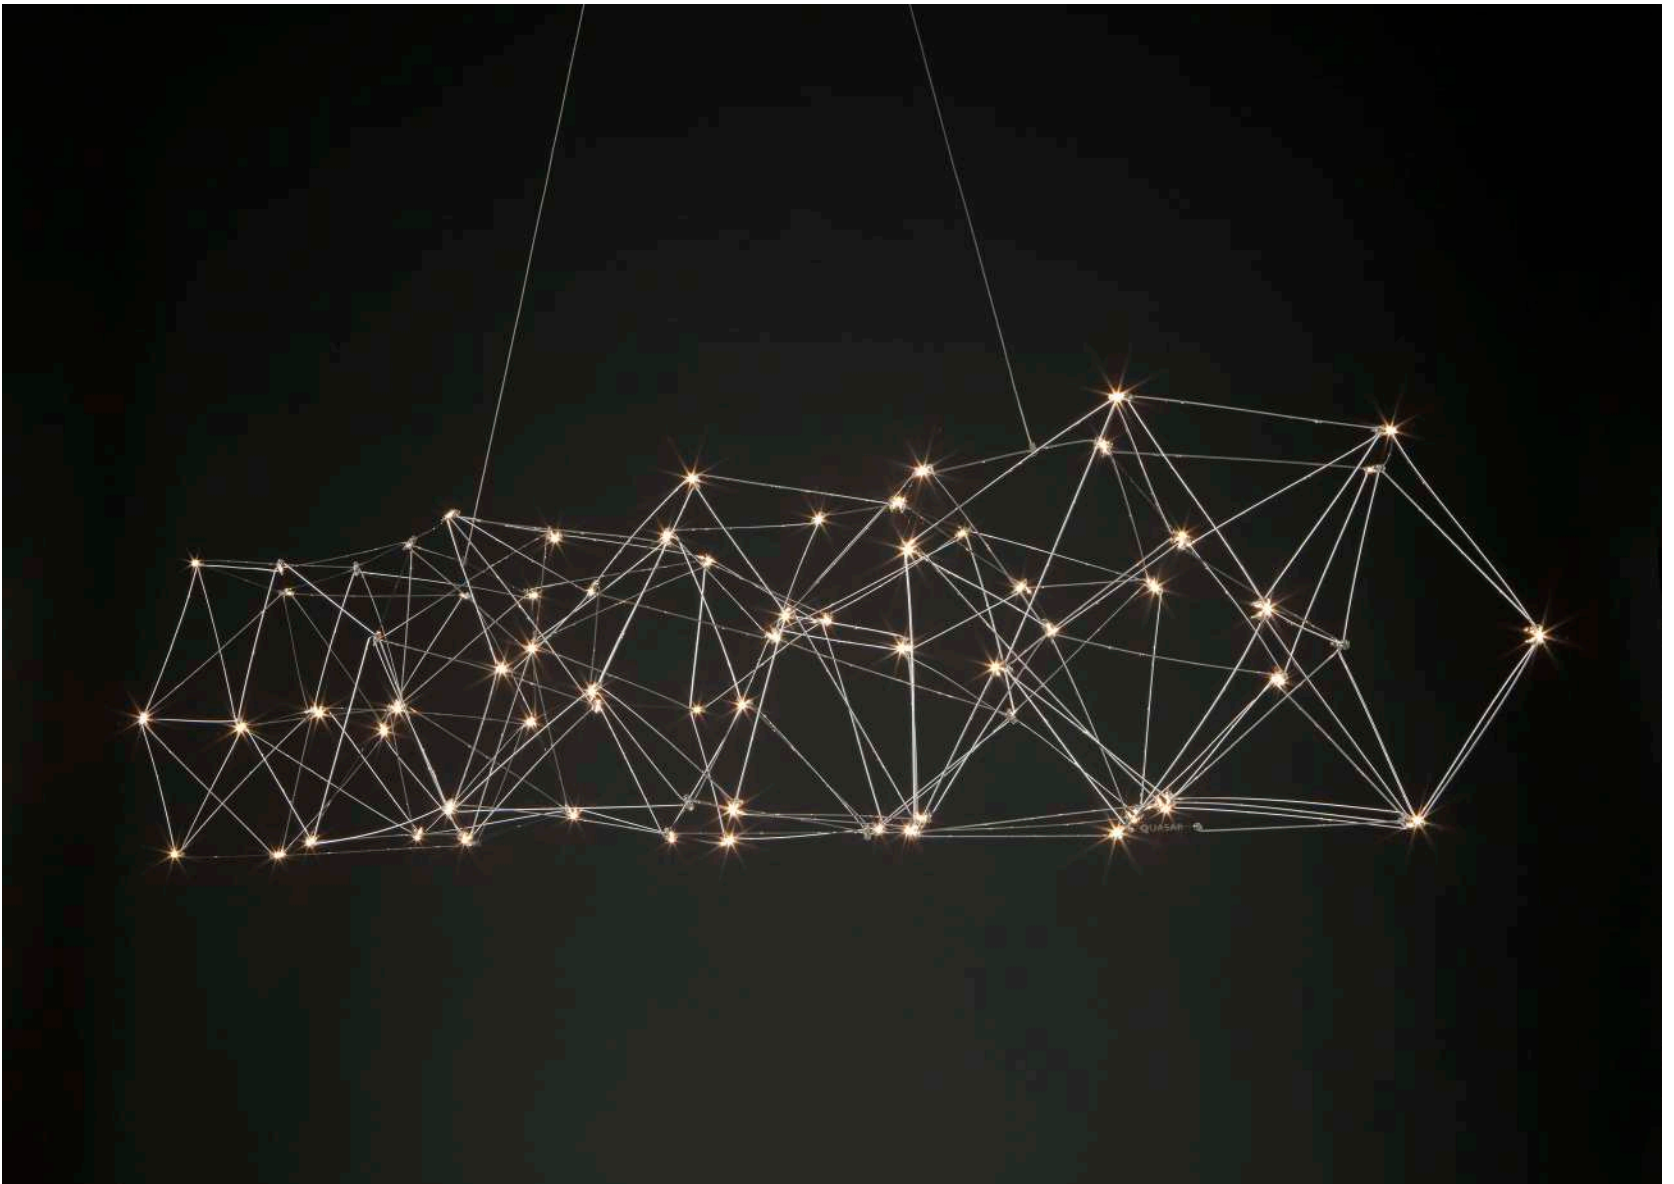

COSMOS

by Jan Pauwels

Cosmos looks random but still harmonious.

Random placed LED circuit boards and tiny metal rods are the only two basic elements of this light fixture.

They give the lamp its structure and shape. The shape is totally irregular and asymmetrical.