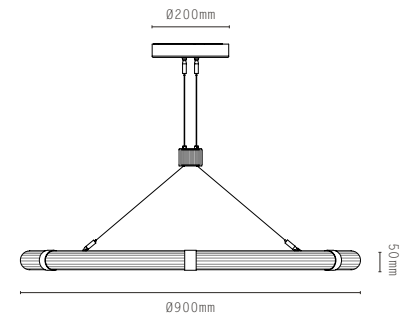

MATERIALS:

- BRASS
- REEDED GLASS

HANGING OPTIONS:

- DROP ROD

FINISHES:

- ANTIQUE BRASS
- BRONZE
- SATIN BRASS
- SATIN NICKEL

STRATA CIRCULAR
TWO-TIER

STRATA CIRCULAR 900