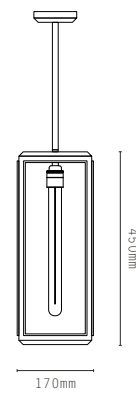

FINISHES:

- ANTIQUE BRASS
- BRONZE

IP RATING:

- IP43 VERSION AVAILABLE (DROP ROD ONLY)

HAZEL SMALL

LILAC SMALL

HAZEL LARGE

LILAC TALL

ASH SMALL

BIRCH SMALL

LILAC SMALL

ASH MEDIUM

BIRCH MEDIUM

LILAC TALL

ASH LARGE

BIRCH LARGE

Projection 140mm

Projection 140mm

Projection 260mm

LIGHT SOURCE:

- E27 LAMPHOLDER
- DIMMABLE 6W LED LAMP INCLUDED
- 2200K WARM WHITE
- 240V AC

MATERIALS:

- BRASS
- GLASS

GLASS OPTIONS: