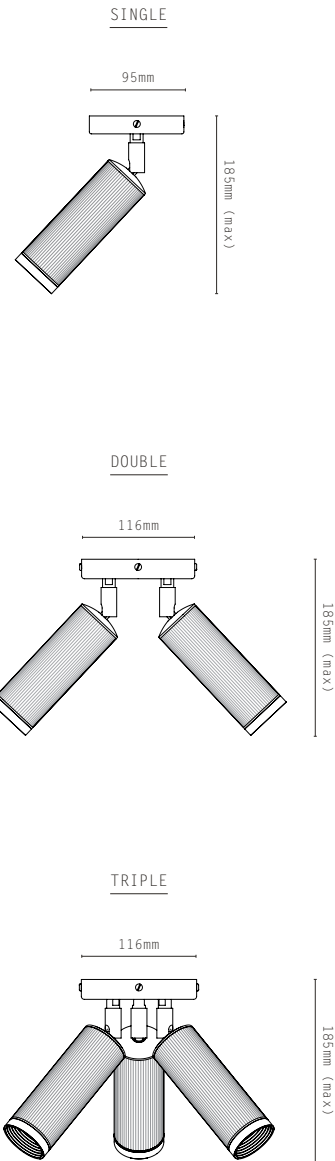

LIGHT SOURCE:

- GU10 MINI LAMPHOLDER
- DIMMABLE 3.2W LED LAMP INCLUDED
- 2700K WARM WHITE
- 240V AC

MATERIALS:

- BRASS

FINISHES:

- ANTIQUE BRASS
- BRONZE
- SATIN BRASS
- SATIN NICKEL

LIGHT SOURCE:

- GU10 MINI LAMPHOLDER
- DIMMABLE 3.2W LED LAMP INCLUDED
- 2700K WARM WHITE
- 240V AC

MATERIALS:

- BRASS
- NATURAL STONE

FINISHES:

- ANTIQUE BRASS
- SATIN BRASS
- SATIN NICKEL

BASE OPTIONS:

- TRAVERTINE
- BLACK MARBLE