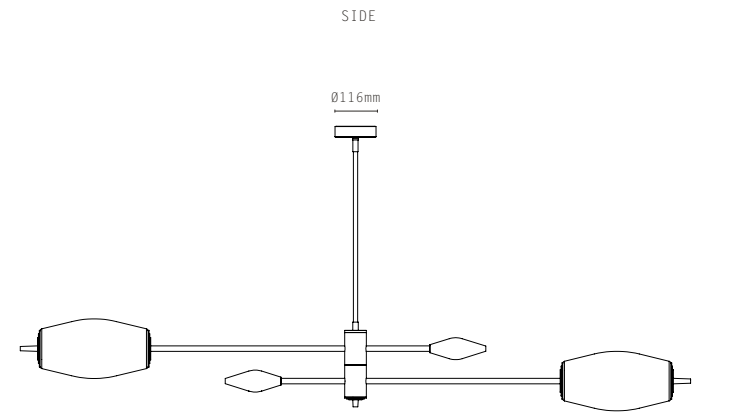

LIGHT SOURCE:

- E27 LAMPHOLDER
- DIMMABLE 5.5W LED LAMPS INCLUDED
- 2700K WARM WHITE
- 240V AC

MATERIALS:

- BRASS
- OPAL GLASS

HANGING OPTIONS:

- DROP ROD

FINISHES:

-  ANTIQUE BRASS
-  BRONZE
-  SATIN BRASS
-  SATIN NICKEL