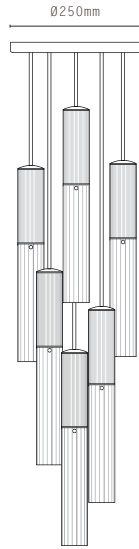

6 DROP GROUPING