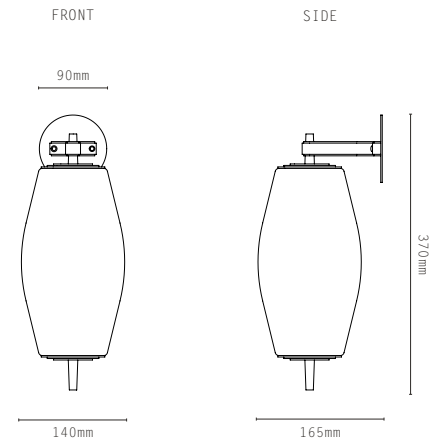

NOVA CEILING

NOVA WALL

LIGHT SOURCE:

- E27 LAMPHOLDER
- DIMMABLE 5.5W LED LAMP INCLUDED
- 2700K WARM WHITE
- 240V AC

MATERIALS:

- BRASS
- OPAL GLASS

FINISHES:

- ANTIQUE BRASS
- BRONZE
- SATIN BRASS
- SATIN NICKEL