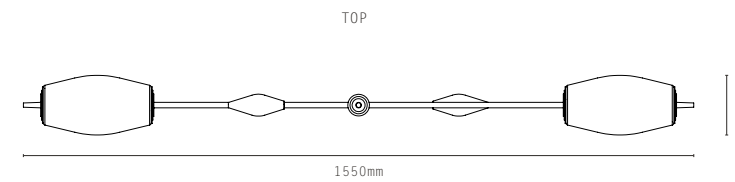

LIGHT SOURCE:

- E27 LAMPHOLDER
- DIMMABLE 5.5W LED LAMPS INCLUDED
- 2700K WARM WHITE
- 240V AC

MATERIALS:

- BRASS
- OPAL GLASS

HANGING OPTIONS:

- DROP ROD

FINISHES:

-  ANTIQUE BRASS
-  BRONZE
-  SATIN BRASS
-  SATIN NICKEL