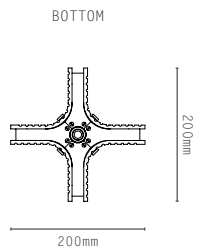

LIGHT SOURCE:

- INTEGRATED LED TUBE
- 12W
- 2700K WARM WHITE
- 24V DC
- DIMMABLE DRIVER IN CEILING CANOPY

MATERIALS:

- BRASS
- TEXTURED GLASS

HANGING OPTIONS:

- DROP ROD
- ADJUSTABLE CHAIN

FINISHES:

- ANTIQUE BRASS
- BRONZE
- SATIN BRASS
- SATIN NICKEL