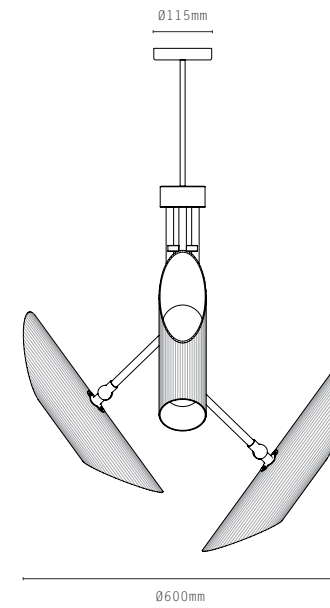

VECTOR PENDANT

* longer drop available on request