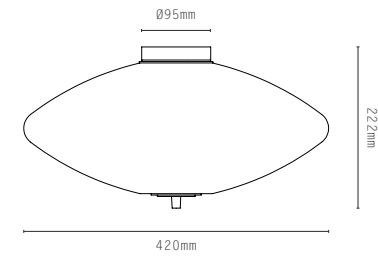

NOVA CEILING