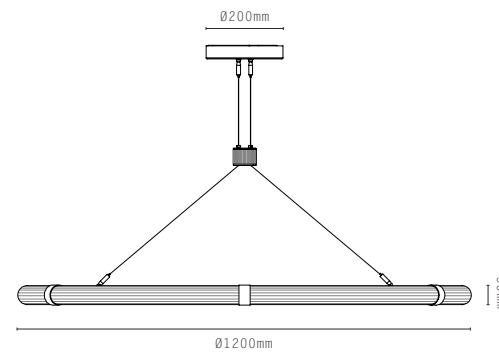

STRATA CIRCULAR 1200

LIGHT SOURCE:

- INTEGRATED COB LED MODULE
- STRATA CIRCULAR TWO-TIER: 54W
  STRATA CIRCULAR 900: 26W
  STRATA CIRCULAR 1200: 34W
- 2700K WARM WHITE
- 24V DC
- DIMMABLE DRIVER IN CEILING CANOPY

MATERIALS:

- BRASS
- POWDER COATED ALUMINIUM
- REEDED GLASS

HANGING OPTIONS:

- ADJUSTABLE SUSPENSION WIRE

FINISHES:

- ANTIQUE BRASS
- BRONZE
- SATIN BRASS
- SATIN NICKEL