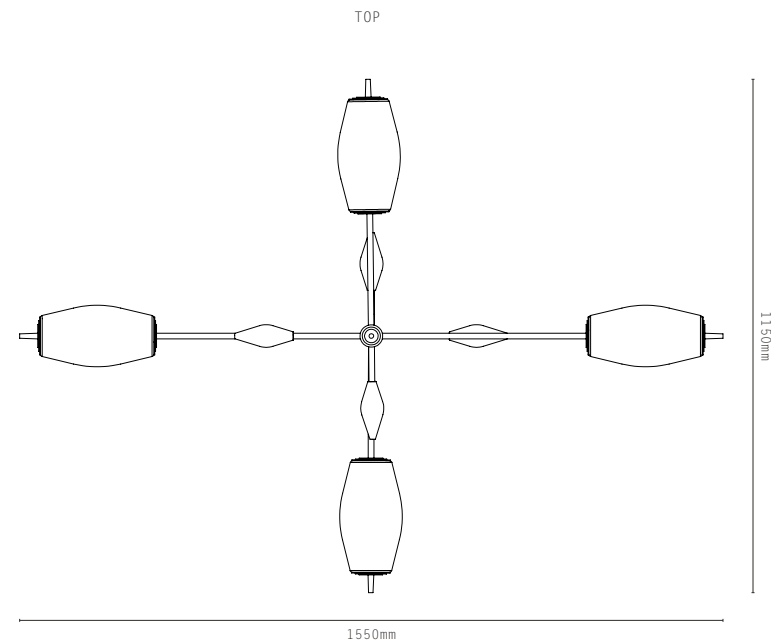

FINISHES:

- ANTIQUE BRASS
- BRONZE
- SATIN BRASS
- SATIN NICKEL

* longer drop available on request