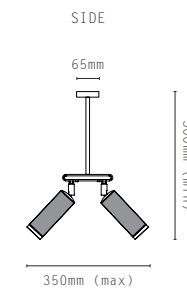

MATERIALS:

- BRASS

HANGING OPTIONS:

- DROP ROD
- SUSPENSION WIRE WITH FLEX

FINISHES:

- ANTIQUE BRASS
- BRONZE
- SATIN BRASS
- SATIN NICKEL

LIGHT SOURCE:

- GU10 MINI LAMPHOLDER
- DIMMABLE 3.2W LED LAMP INCLUDED
- 2700K WARM WHITE
- 240V AC