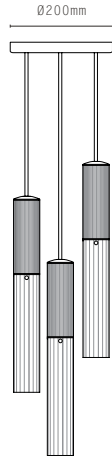

3 DROP GROUPING