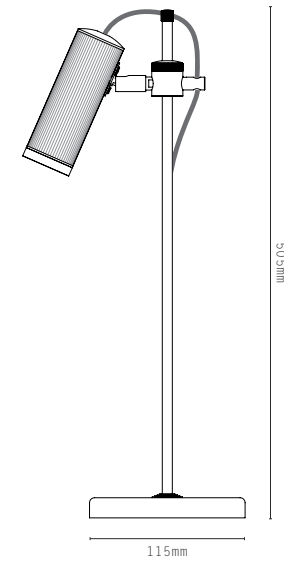

LIGHT SOURCE:

- GU10 MINI LAMPHOLDER
- DIMMABLE 3.2W LED LAMP INCLUDED
- 2700K WARM WHITE
- 240V AC

MATERIALS:

- BRASS

FINISHES:

- ANTIQUE BRASS
- BRONZE
- SATIN BRASS
- SATIN NICKEL

LIGHT SOURCE:

- GU10 MINI LAMPHOLDER
- DIMMABLE 3.2W LED LAMP INCLUDED
- 2700K WARM WHITE
- 240V AC

MATERIALS:

- BRASS
- NATURAL STONE

FINISHES:

- ANTIQUE BRASS
- SATIN BRASS
- SATIN NICKEL

BASE OPTIONS:

- TRAVERTINE
- BLACK MARBLE