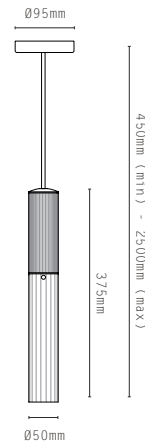

LIGHT SOURCE:

- GU10 MINI LAMPHOLDER
- DIMMABLE 3.2W LED LAMP INCLUDED
- 2700K WARM WHITE
- 240V AC

MATERIALS:

- BRASS
- REEDED GLASS

GLASS OPTIONS:

- CLEAR REEDED GLASS
- FROSTED REEDED GLASS

HANGING OPTIONS:

- ADJUSTABLE FLEX
- DROP ROD

FINISHES:

- ANTIQUE BRASS
- BRONZE
- SATIN BRASS
- SATIN NICKEL

IP RATING:

- IP44 OPTION AVAILABLE

FLUME 50 PENDANT

SINGLE DROP