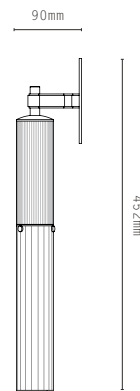

SIDE

LIGHT SOURCE:

- GU10 MINI LAMPHOLDER
- DIMMABLE 3.2W LED LAMP INCLUDED
- 2700K WARM WHITE
- 240V AC

MATERIALS:

- BRASS
- REEDED GLASS

GLASS OPTIONS:

- CLEAR REEDED GLASS
- FROSTED REEDED GLASS

FINISHES: