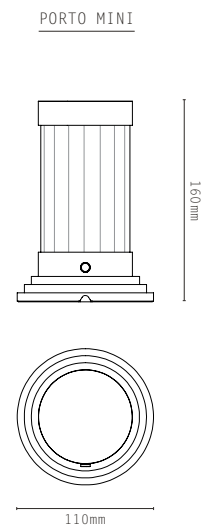

LIGHT SOURCE:

- G9, MAX (12W LED ONLY)
- DIMMABLE 3W LED LAMP INCLUDED
- 2700K WARM WHITE
- 240V AC

MATERIALS:

- BRASS
- OPAL GLASS
- NATURAL STONE

STONE OPTIONS:

- BLACK MARBLE
- GREEN MARBLE
- RED MARBLE
- TRAVERTINE

METAL OPTIONS:

- RIDGED ANTIQUE BRASS
- RIDGED BRONZE
- RIDGED SATIN BRASS
- RIDGED SATIN NICKEL
- CAST ANTIQUE BRASS
- CAST BRONZE

IP RATING:

- IP44

LIGHT SOURCE:

- LI-ION BATTERY POWERED
- 1W LED MODULE
- 2700K WARM WHITE
- 6-10 HOURS BATTERY LIFE
- USB-C CHARGING PORT

MATERIALS:

- BRASS
- REEDED GLASS

FINISHES:

- ANTIQUE BRASS
- BRONZE
- SATIN BRASS
- SATIN NICKEL

IP RATING:

- IP43