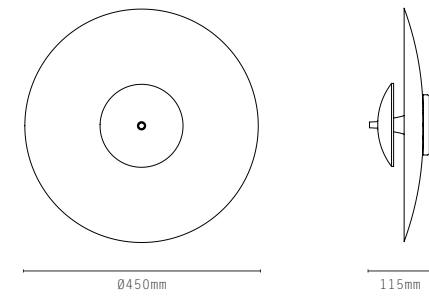

LIGHT SOURCE:

- GU10 LAMPHOLDER
- DIMMABLE 3.2W LED LAMP INCLUDED
- 2700K WARM WHITE
- 240V AC

MATERIALS:

- BRASS
- NATURAL STONE

FINISHES:

- ANTIQUE BRASS / BLACK MARBLE
- BRONZE / TRAVERTINE
- ANTIQUE BRASS / RED MARBLE

LUNA 450

LIGHT SOURCE:

- INTEGRATED DIMMABLE LED MODULE
- 10W
- 2700K WARM WHITE
- 240V AC

MATERIALS:

- BRASS
- NATURAL STONE

FINISHES:

- ANTIQUE BRASS / BLACK MARBLE
- ANTIQUE BRASS / TRAVERTINE
- ANTIQUE BRASS / RED MARBLE
- BRONZE / BLACK MARBLE
- BRONZE / TRAVERTINE
- BRONZE / RED MARBLE