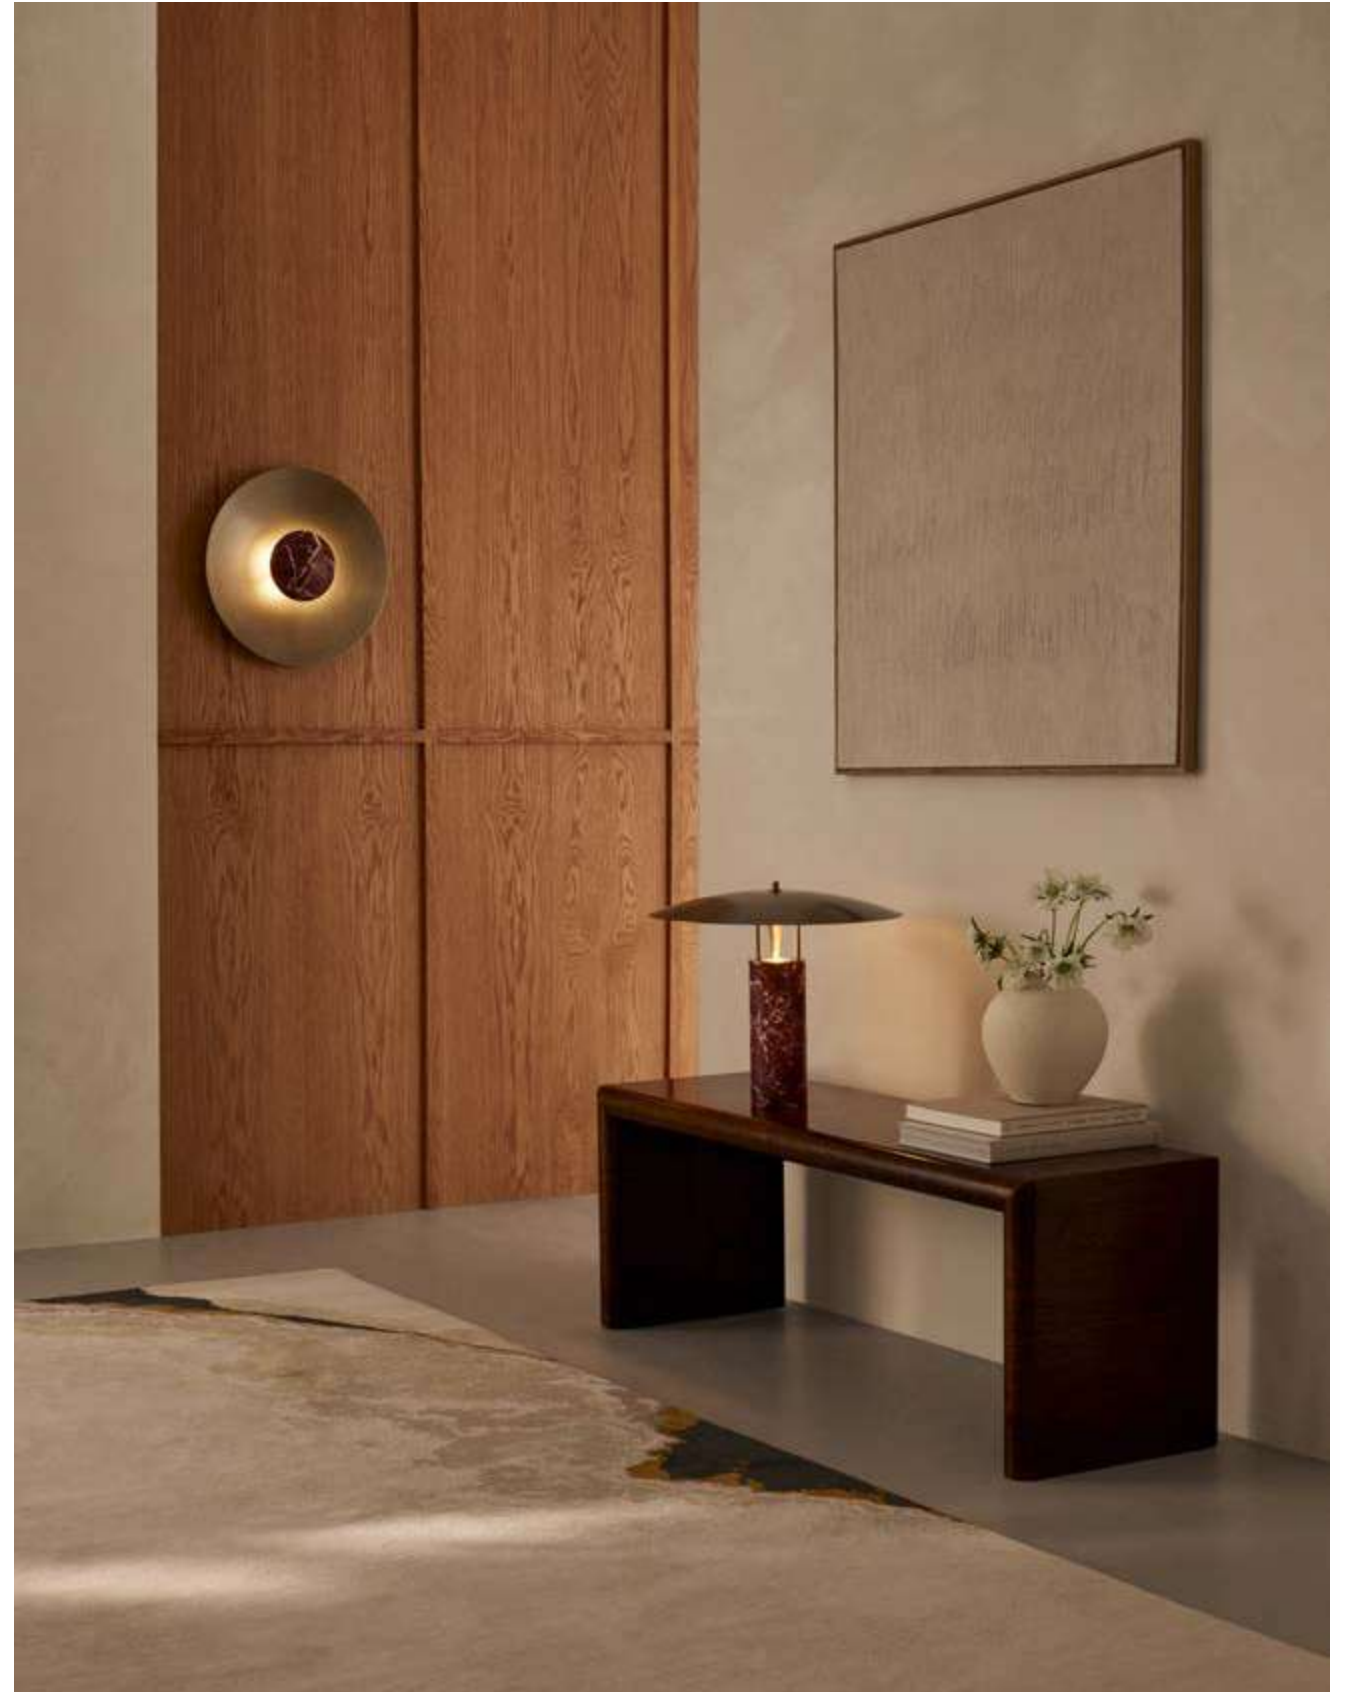

Above: *Luna 450 Wall, antique brass and travertine*
Facing Page: *Spinning the Luna shade at our Birmingham workshop*