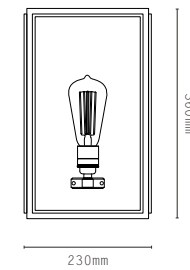

BIRCH MEDIUM