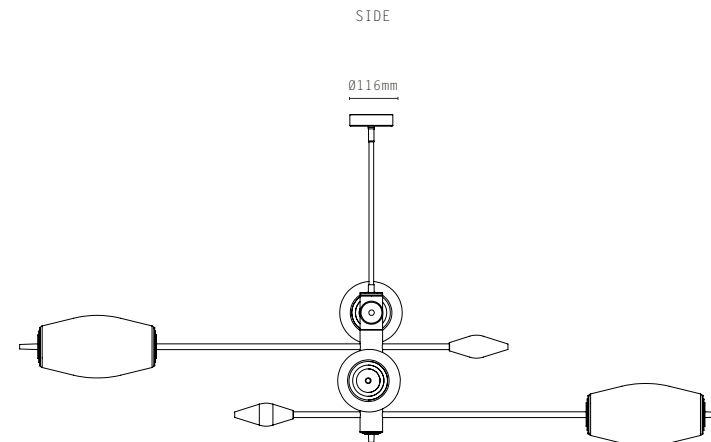

FINISHES:

- ANTIQUE BRASS
- BRONZE
- SATIN BRASS
- SATIN NICKEL

* longer drop available on request