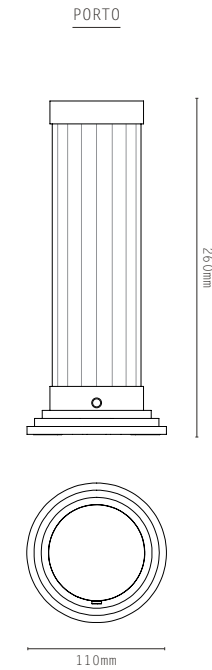

LIGHT SOURCE:

- G9, MAX (12W LED ONLY)
- DIMMABLE 3W LED LAMP INCLUDED
- 2700K WARM WHITE
- 240V AC

MATERIALS:

- BRASS
- OPAL GLASS
- NATURAL STONE

STONE OPTIONS:

- BLACK MARBLE
- GREEN MARBLE
- RED MARBLE
- TRAVERTINE

METAL OPTIONS:

- RIDGED ANTIQUE BRASS
- RIDGED BRONZE
- RIDGED SATIN BRASS
- RIDGED SATIN NICKEL
- CAST ANTIQUE BRASS
- CAST BRONZE

IP RATING:

- IP44

LIGHT SOURCE:

- LI-ION BATTERY POWERED
- 1W LED MODULE
- 2700K WARM WHITE
- 6-10 HOURS BATTERY LIFE
- USB-C CHARGING PORT

MATERIALS:

- BRASS
- REEDED GLASS

FINISHES:

- ANTIQUE BRASS
- BRONZE
- SATIN BRASS
- SATIN NICKEL

IP RATING:

- IP43