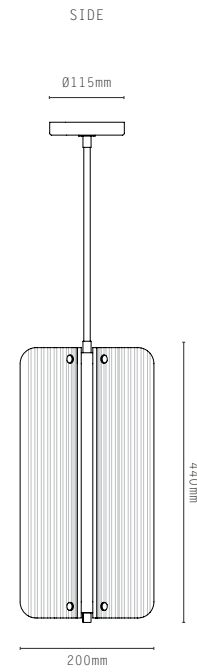

APEX TABLE

SIDE

TOP

APEX WALL

FRONT

SIDE

LIGHT SOURCE:

- INTEGRATED LED TUBE
- 12W
- 2700K WARM WHITE
- 24V DC
- APEX TABLE: INTEGRAL DRIVER
APEX WALL: REMOTE DRIVER INCLUDED