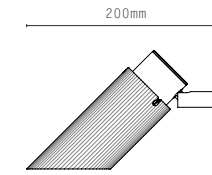

FINISHES:

- ANTIQUE BRASS
- BRONZE
- SATIN BRASS
- SATIN NICKEL

SPOT PRO 160

SPOT PRO 260

SPOT PRO CEILING/WALL

SPOT PRO 250

SPOT PRO 500

LIGHT SOURCE: