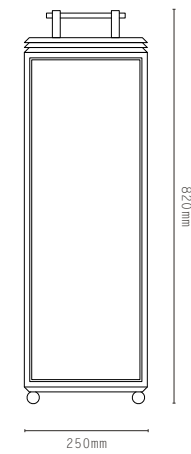

HAZEL TALL

LIGHT SOURCE:

- MAINS WIRED VERSION:
  - 6W LED MODULE
  - 2700K WARM WHITE
  - 240V AC
- LI-ION BATTERY VERSION:
  - 1W LED MODULE
  - 2700K WARM WHITE
  - 12-14 HOURS BATTERY LIFE
  - USB-C CHARGING PORT

MATERIALS:

- BRASS
- GLASS

GLASS OPTIONS:

- CLEAR GLASS
- REEDED GLASS

FINISHES:

- ANTIQUE BRASS
- BRONZE

IP RATING:

- IP44