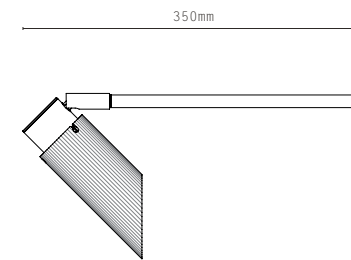

FINISHES:

- ANTIQUE BRASS
- BRONZE
- SATIN BRASS
- SATIN NICKEL

SPOT PRO 160

SPOT PRO 260

SPOT PRO CEILING/WALL

SPOT PRO 250

SPOT PRO 500

LIGHT SOURCE: