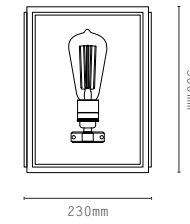

BIRCH SMALL