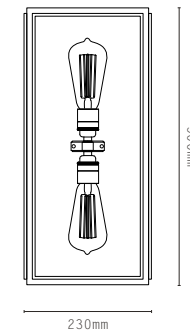

Projection 140mm

Projection 140mm

Projection 260mm

LIGHT SOURCE:

- E27 LAMPHOLDER
- DIMMABLE 6W LED LAMP INCLUDED
- 2200K WARM WHITE
- 240V AC

MATERIALS:

- BRASS
- GLASS

GLASS OPTIONS: