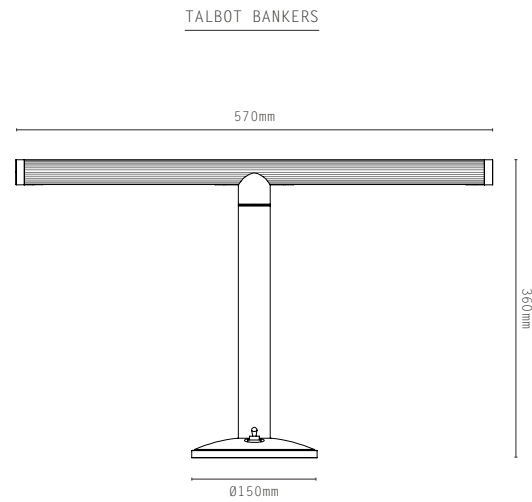

LIGHT SOURCE:

- INTEGRATED LED MODULE
- 4.5W
- 2700K WARM WHITE / 90+ CRI
- 24V DC
- DIMMABLE DRIVER INCLUDED

MATERIALS:

- BRASS

FINISHES:

- ANTIQUE BRASS
- BRONZE
- SATIN BRASS
- SATIN NICKEL

TALBOT 570
PICTURE LIGHT