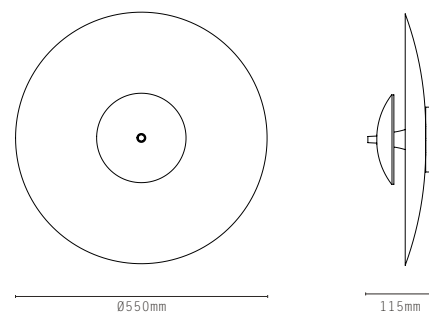

LIGHT SOURCE:

- GU10 LAMPHOLDER
- DIMMABLE 3.2W LED LAMP INCLUDED
- 2700K WARM WHITE
- 240V AC

MATERIALS:

- BRASS
- NATURAL STONE

FINISHES:

- ANTIQUE BRASS / BLACK MARBLE
- BRONZE / TRAVERTINE
- ANTIQUE BRASS / RED MARBLE

LUNA 550

LIGHT SOURCE:

- INTEGRATED DIMMABLE LED MODULE
- 10W
- 2700K WARM WHITE
- 240V AC

MATERIALS:

- BRASS
- NATURAL STONE

FINISHES:

- ANTIQUE BRASS / BLACK MARBLE
- ANTIQUE BRASS / TRAVERTINE
- ANTIQUE BRASS / RED MARBLE
- BRONZE / BLACK MARBLE
- BRONZE / TRAVERTINE
- BRONZE / RED MARBLE