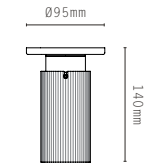

SPOT PRO DOWNLIGHT