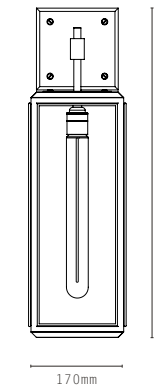

ASH SMALL

BIRCH SMALL

LILAC SMALL

ASH MEDIUM

BIRCH MEDIUM

LILAC TALL

ASH LARGE

BIRCH LARGE

Projection 140mm

Projection 140mm

Projection 260mm

LIGHT SOURCE:

- E27 LAMPHOLDER
- DIMMABLE 6W LED LAMP INCLUDED
- 2200K WARM WHITE
- 240V AC

MATERIALS:

- BRASS
- GLASS

GLASS OPTIONS: