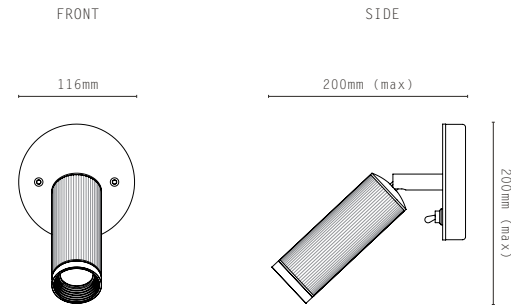

LIGHT SOURCE:

- GU10 MINI LAMPHOLDER
- DIMMABLE 3.2W LED LAMP INCLUDED
- 2700K WARM WHITE
- 240V AC

MATERIALS:

- BRASS

FINISHES:

- ANTIQUE BRASS
- BRONZE
- SATIN BRASS
- SATIN NICKEL

SWITCHED

with brass on/off toggle switch