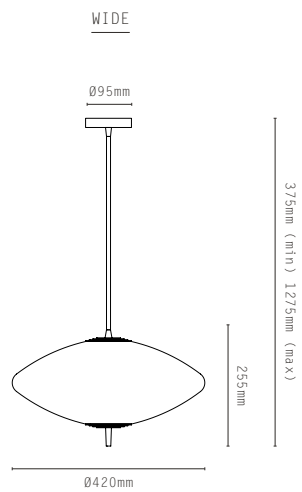

LIGHT SOURCE:

- E27 LAMPHOLDER
- DIMMABLE 8.5W LED LAMP INCLUDED
- 2700K WARM WHITE
- 240V AC

MATERIALS:

- BRASS
- OPAL GLASS

HANGING OPTIONS

- DROP ROD
- SUSPENSION WIRE WITH FLEX (GLOBE / TALL ONLY)

FINISHES:

- ANTIQUE BRASS
- BRONZE
- SATIN BRASS
- SATIN NICKEL

LIGHT SOURCE:

- E27 LAMPHOLDER
- DIMMABLE 5.5W LED LAMP INCLUDED
- 2700K WARM WHITE
- 240V AC

MATERIALS:

- BRASS
- OPAL GLASS

HANGING OPTIONS

- ADJUSTABLE FLEX
- DROP ROD

FINISHES:

- ANTIQUE BRASS
- BRONZE
- SATIN BRASS
- SATIN NICKEL