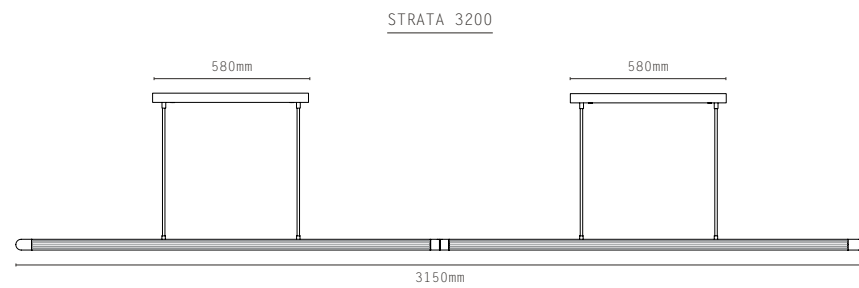

MATERIALS:

- BRASS
- REEDED GLASS

HANGING OPTIONS:

- DROP ROD

FINISHES:

- ANTIQUE BRASS
- BRONZE
- SATIN BRASS
- SATIN NICKEL

STRATA CIRCULAR
TWO-TIER

STRATA CIRCULAR 900