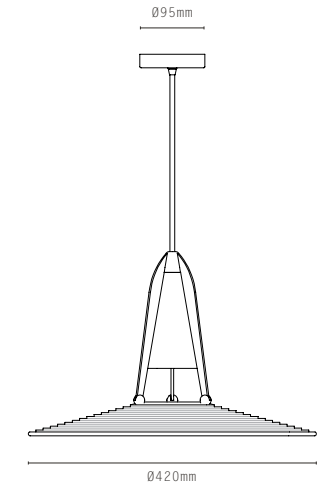

FINISHES:

-  ANTIQUE BRASS
-  BRONZE
-  SATIN BRASS
-  SATIN NICKEL

ARAGON 340 PENDANT

ARAGON 420 PENDANT

ARAGON TABLE

LIGHT SOURCE:

- GU10 LAMPHOLDER
- DIMMABLE 3.2W LED LAMP INCLUDED
- 2700K WARM WHITE
- 240V AC