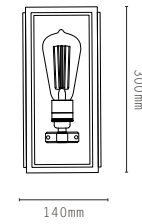

LIGHT SOURCE:

- E27 LAMPHOLDER
- DIMMABLE 6W LED LAMP INCLUDED
- 2200K WARM WHITE
- 240V AC

MATERIALS:

- BRASS
- GLASS

GLASS OPTIONS:

- CLEAR GLASS
- REEDED GLASS

HANGING OPTIONS:

- DROP ROD
- ADJUSTABLE CHAIN

FINISHES:

- ANTIQUE BRASS
- BRONZE

IP RATING:

- IP43 VERSION AVAILABLE (DROP ROD ONLY)

ASH SMALL

Projection 140mm

Projection 140mm

Projection 260mm

LIGHT SOURCE:

- E27 LAMPHOLDER
- DIMMABLE 6W LED LAMP INCLUDED
- 2200K WARM WHITE
- 240V AC

MATERIALS:

- BRASS
- GLASS

GLASS OPTIONS:

- CLEAR GLASS
- REEDED GLASS

FINISHES:

- ANTIQUE BRASS
- BRONZE

IP RATING:

- ASH / BIRCH: IP44
- LILAC WALL: IP43