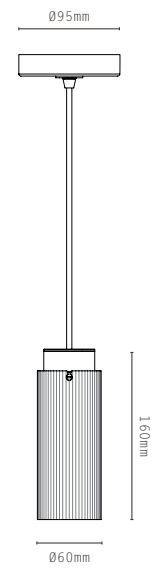

LIGHT SOURCE:

- GU10 LAMPHOLDER
- DIMMABLE 5.5W LED LAMP INCLUDED
- 2700K WARM WHITE / 90+ CRI
- 240V AC

MATERIALS:

- BRASS

HANGING OPTIONS:

- ADJUSTABLE FLEX
- DROP ROD

FINISHES:

- ANTIQUE BRASS
- BRONZE
- SATIN BRASS
- SATIN NICKEL

SPOT PRO 160