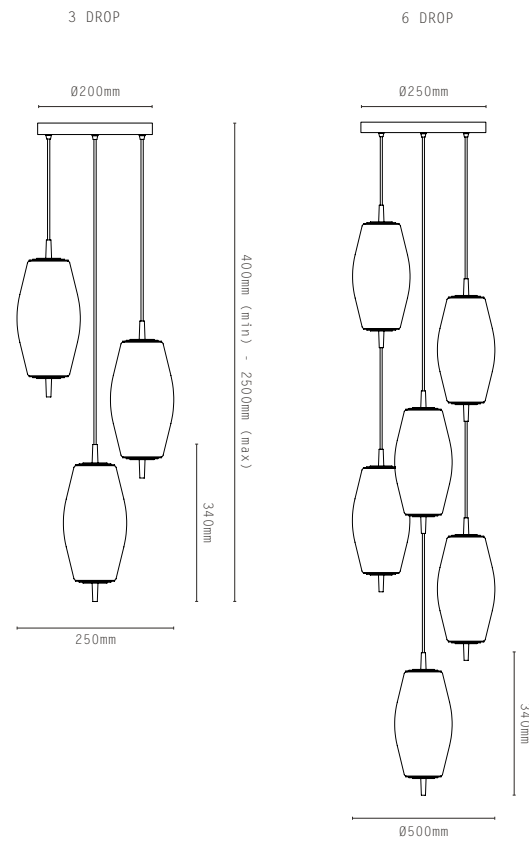

LIGHT SOURCE:

- E27 LAMPHOLDER
- DIMMABLE 8.5W LED LAMP INCLUDED
- 2700K WARM WHITE
- 240V AC

MATERIALS:

- BRASS
- OPAL GLASS

HANGING OPTIONS

- DROP ROD
- SUSPENSION WIRE WITH FLEX (GLOBE / TALL ONLY)

FINISHES:

- ANTIQUE BRASS
- BRONZE
- SATIN BRASS
- SATIN NICKEL

LIGHT SOURCE:

- E27 LAMPHOLDER
- DIMMABLE 5.5W LED LAMP INCLUDED
- 2700K WARM WHITE
- 240V AC

MATERIALS:

- BRASS
- OPAL GLASS

HANGING OPTIONS

- ADJUSTABLE FLEX
- DROP ROD

FINISHES:

- ANTIQUE BRASS
- BRONZE
- SATIN BRASS
- SATIN NICKEL