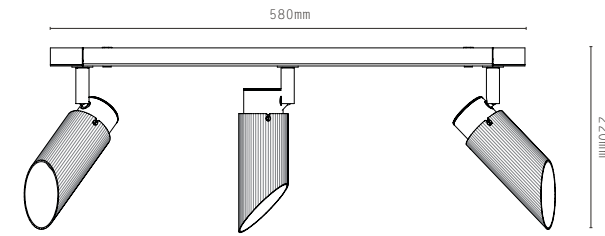

SPOT PRO CEILING

SPOT PRO DOWNLIGHT

SPOT PRO TRIPLE