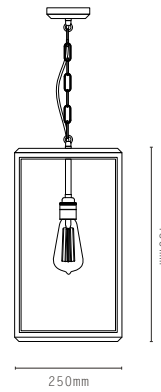

LIGHT SOURCE:

- E27 LAMPHOLDER
- DIMMABLE 6W LED LAMP INCLUDED
- 2200K WARM WHITE
- 240V AC

MATERIALS:

- BRASS
- GLASS

GLASS OPTIONS:

- CLEAR GLASS
- REEDED GLASS

HANGING OPTIONS:

- DROP ROD
- ADJUSTABLE CHAIN

FINISHES:

- ANTIQUE BRASS
- BRONZE

IP RATING:

- IP43 VERSION AVAILABLE (DROP ROD ONLY)

HAZEL SMALL