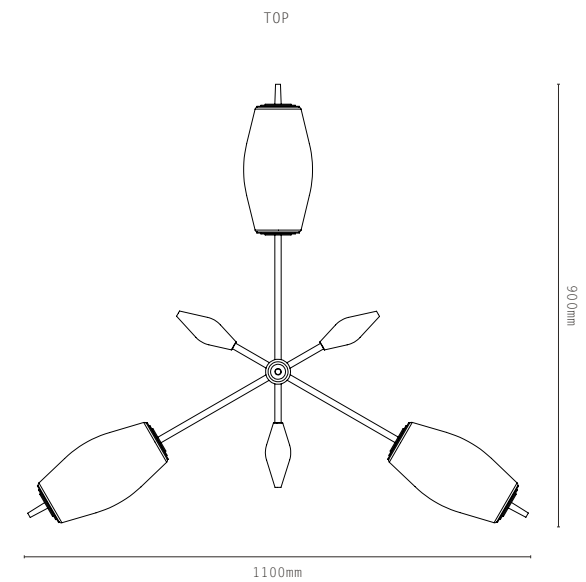

LIGHT SOURCE:

- E27 LAMPHOLDER
- DIMMABLE 5.5W LED LAMPS INCLUDED
- 2700K WARM WHITE
- 240V AC

MATERIALS:

- BRASS
- OPAL GLASS

HANGING OPTIONS:

- DROP ROD

FINISHES:

- ANTIQUE BRASS
- BRONZE
- SATIN BRASS
- SATIN NICKEL

* longer drop available on request

LIGHT SOURCE:

- E27 LAMPHOLDER
- DIMMABLE 5.5W LED LAMPS INCLUDED
- 2700K WARM WHITE
- 240V AC

MATERIALS:

- BRASS
- OPAL GLASS

HANGING OPTIONS:

- DROP ROD