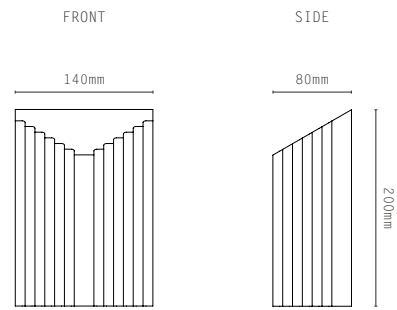

MATERIALS:

- BRASS

FINISHES:

- ANTIQUE BRASS
- BRONZE

IP RATING:

- IP65

TOR UP/DOWN

TOR DOWN