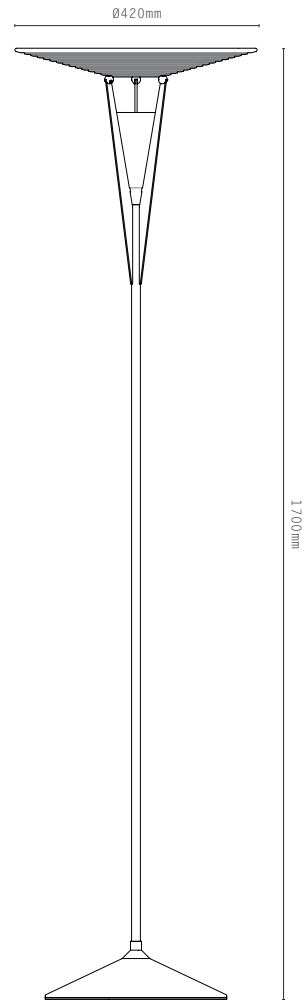

LIGHT SOURCE:

- GU10 LAMPHOLDER
- DIMMABLE 3.2W LED LAMP INCLUDED
- 2700K WARM WHITE
- 240V AC

MATERIALS:

- BRASS
- ALABASTER STONE

FINISHES:

- ANTIQUE BRASS
- BRONZE
- SATIN BRASS
- SATIN NICKEL