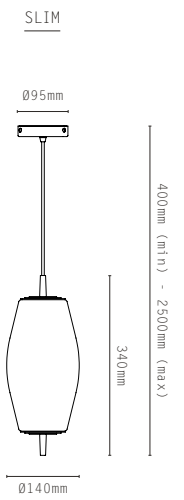

LIGHT SOURCE:

- E27 LAMPHOLDER
- DIMMABLE 8.5W LED LAMP INCLUDED
- 2700K WARM WHITE
- 240V AC

MATERIALS:

- BRASS
- OPAL GLASS

HANGING OPTIONS

- DROP ROD
- SUSPENSION WIRE WITH FLEX (GLOBE / TALL ONLY)

FINISHES:

- ANTIQUE BRASS
- BRONZE
- SATIN BRASS
- SATIN NICKEL

LIGHT SOURCE:

- E27 LAMPHOLDER
- DIMMABLE 5.5W LED LAMP INCLUDED
- 2700K WARM WHITE
- 240V AC

MATERIALS:

- BRASS
- OPAL GLASS

HANGING OPTIONS

- ADJUSTABLE FLEX
- DROP ROD

FINISHES:

- ANTIQUE BRASS
- BRONZE
- SATIN BRASS
- SATIN NICKEL