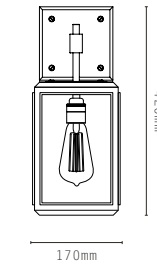

LILAC SMALL