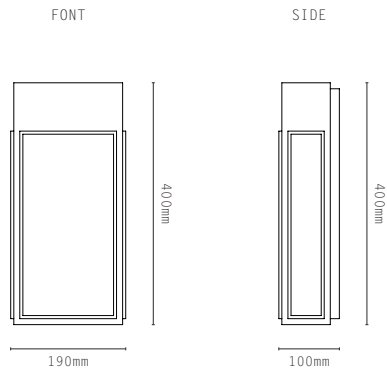

LIGHT SOURCE:

- DIMMABLE INTEGRATED LED MODULE
- 6W
- 2700K WARM WHITE
- 240V AC

MATERIALS:

- BRASS
- GLASS

GLASS OPTIONS:

- FINE REEDED GLASS

FINISHES:

- ANTIQUE BRASS
- BRONZE

IP RATING:

- IP65

WILLOW WIDE