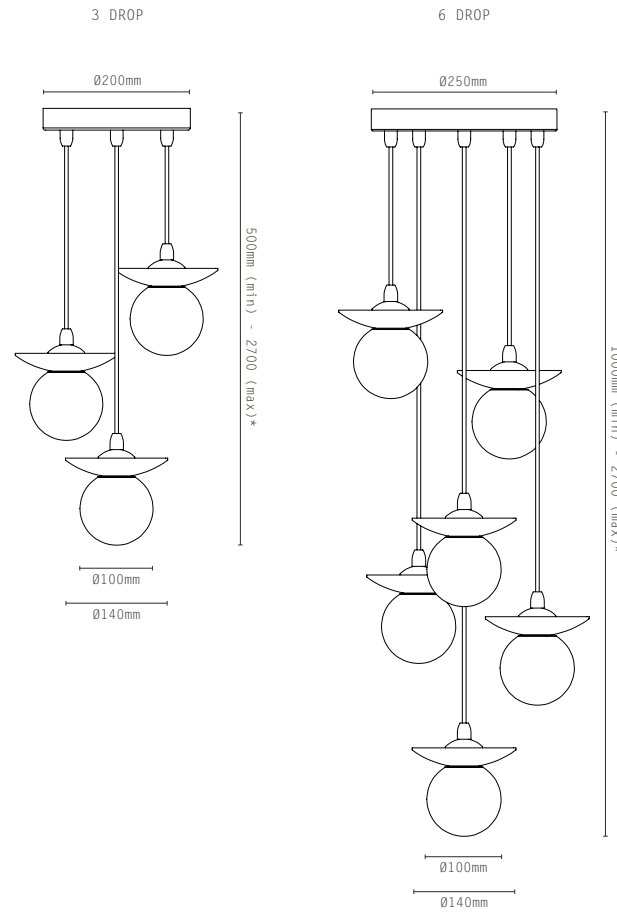

LIGHT SOURCE:

- G9 LAMPHOLDER
- DIMMABLE 3W LED LAMP INCLUDED
- 2700K WARM WHITE
- 240V AC

MATERIALS:

- BRASS
- OPAL GLASS
- NATURAL STONE

HANGING OPTIONS:

- ADJUSTABLE FLEX
- DROP ROD

STONE OPTIONS:

- BLACK MARBLE
- GREEN MARBLE
- RED MARBLE
- TRAVERTINE

METAL OPTIONS:

- RIDGED ANTIQUE BRASS
- RIDGED BRONZE
- RIDGED SATIN BRASS
- RIDGED SATIN NICKEL
- CAST ANTIQUE BRASS
- CAST BRONZE

LIGHT SOURCE:

- G9 LAMPHOLDER
- DIMMABLE 3W LED LAMPS INCLUDED
- 2700K WARM WHITE
- 240V AC

MATERIALS:

- BRASS
- OPAL GLASS
- NATURAL STONE

HANGING OPTIONS:

- ADJUSTABLE FLEX

STONE OPTIONS:

- BLACK MARBLE
- GREEN MARBLE
- RED MARBLE
- TRAVERTINE

METAL OPTIONS:

- RIDGED ANTIQUE BRASS
- RIDGED BRONZE
- RIDGED SATIN BRASS
- RIDGED SATIN NICKEL
- CAST ANTIQUE BRASS
- CAST BRONZE