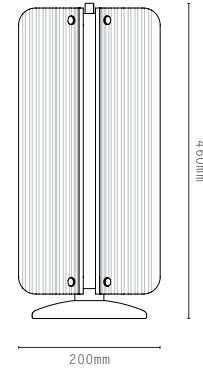

APEX TABLE

SIDE