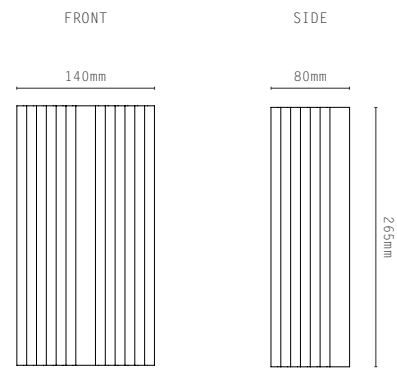

MATERIALS:

- BRASS

FINISHES:

- ANTIQUE BRASS
- BRONZE

IP RATING:

- IP65

TOR UP/DOWN

TOR DOWN