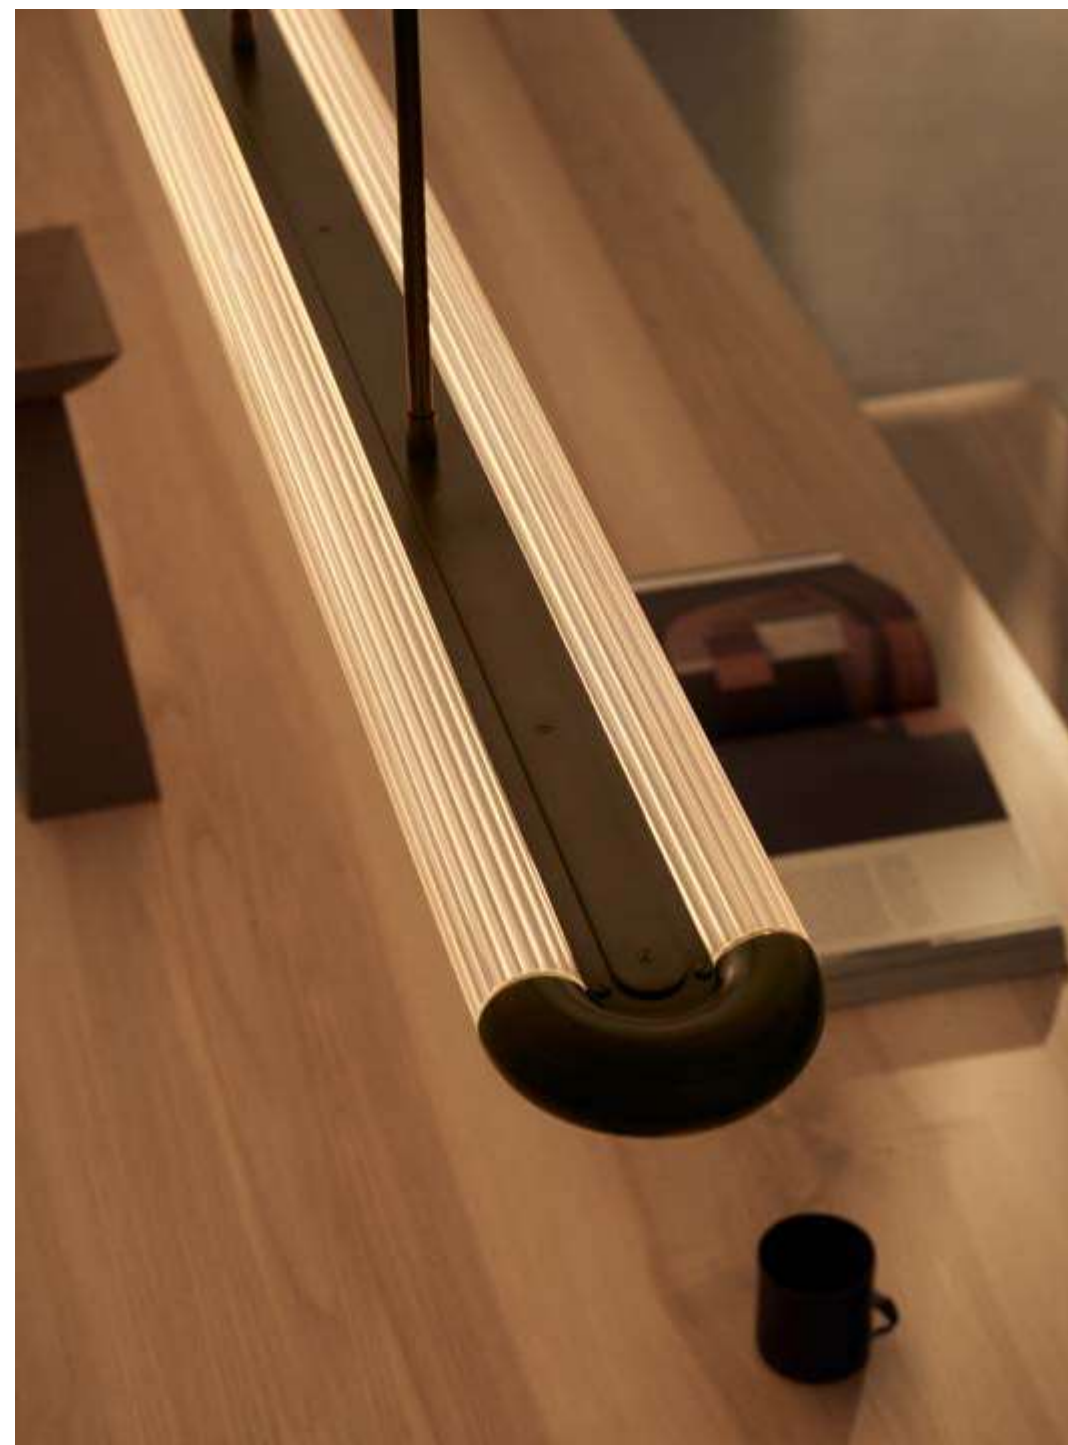

Strata 1600 Pendant, bronze