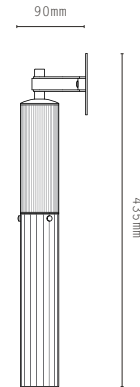

LIGHT SOURCE:

- GU10 MINI LAMPHOLDER
- DIMMABLE 3.2W LED LAMP INCLUDED
- 2700K WARM WHITE
- 240V AC

MATERIALS:

- BRASS
- REEDED GLASS

GLASS OPTIONS:

- CLEAR REEDED GLASS
- FROSTED REEDED GLASS

HANGING OPTIONS:

- ADJUSTABLE FLEX
- DROP ROD

FINISHES:

- ANTIQUE BRASS
- BRONZE
- SATIN BRASS
- SATIN NICKEL

IP RATING:

- IP44 OPTION AVAILABLE

FLUME 50 PENDANT

FLUME 80 PENDANT

* longer drop available on request

FLUME WALL

SIDE

FLUME DOUBLE WALL

LIGHT SOURCE:

- GU10 MINI LAMPHOLDER
- DIMMABLE 3.2W LED LAMP INCLUDED
- 2700K WARM WHITE
- 240V AC

MATERIALS:

- BRASS
- REEDED GLASS

GLASS OPTIONS:

- CLEAR REEDED GLASS
- FROSTED REEDED GLASS

FINISHES:

- ANTIQUE BRASS
- BRONZE
- SATIN BRASS
- SATIN NICKEL

IP RATING:

- IP44 OPTION AVAILABLE