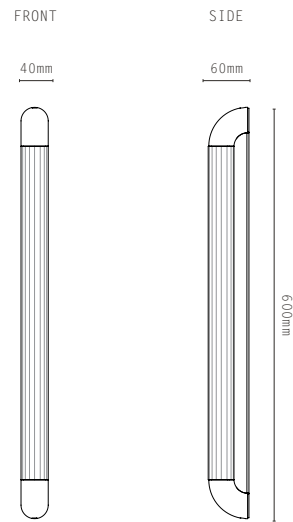

MATERIALS:

- BRASS
- REEDED GLASS

FINISHES:

-  ANTIQUE BRASS
-  BRONZE
-  SATIN BRASS
-  SATIN NICKEL

IP RATING:

- IP44

STRATA 600

STRATA 900