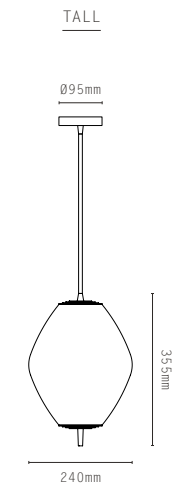

LIGHT SOURCE:

- E27 LAMPHOLDER
- DIMMABLE 8.5W LED LAMP INCLUDED
- 2700K WARM WHITE
- 240V AC

MATERIALS:

- BRASS
- OPAL GLASS

HANGING OPTIONS

- DROP ROD
- SUSPENSION WIRE WITH FLEX (GLOBE / TALL ONLY)

FINISHES:

- ANTIQUE BRASS
- BRONZE
- SATIN BRASS
- SATIN NICKEL

LIGHT SOURCE:

- E27 LAMPHOLDER
- DIMMABLE 5.5W LED LAMP INCLUDED
- 2700K WARM WHITE
- 240V AC

MATERIALS:

- BRASS
- OPAL GLASS

HANGING OPTIONS

- ADJUSTABLE FLEX
- DROP ROD

FINISHES:

- ANTIQUE BRASS
- BRONZE
- SATIN BRASS
- SATIN NICKEL