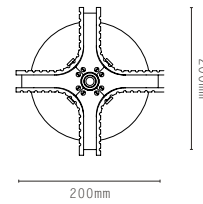

LIGHT SOURCE:

- INTEGRATED LED TUBE
- 12W
- 2700K WARM WHITE
- 24V DC
- DIMMABLE DRIVER IN CEILING CANOPY

MATERIALS:

- BRASS
- TEXTURED GLASS

HANGING OPTIONS:

- DROP ROD
- ADJUSTABLE CHAIN

FINISHES:

- ANTIQUE BRASS
- BRONZE
- SATIN BRASS
- SATIN NICKEL

APEX TABLE

SIDE

TOP

APEX WALL

FRONT

SIDE

LIGHT SOURCE:

- INTEGRATED LED TUBE
- 12W
- 2700K WARM WHITE
- 24V DC
- APEX TABLE: INTEGRAL DRIVER
  APEX WALL: REMOTE DRIVER INCLUDED

MATERIALS:

- BRASS
- TEXTURED GLASS

FINISHES:

- ANTIQUE BRASS
- BRONZE
- SATIN BRASS
- SATIN NICKEL