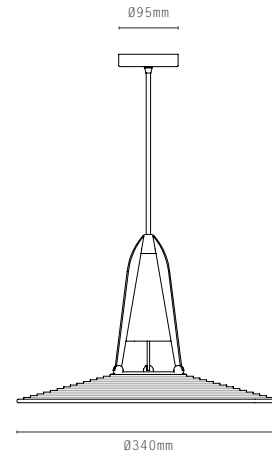

ARAGON 340 PENDANT