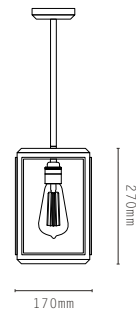

FINISHES:

- ANTIQUE BRASS
- BRONZE

IP RATING:

- IP43 VERSION AVAILABLE (DROP ROD ONLY)

HAZEL SMALL

LILAC SMALL

HAZEL LARGE

LILAC TALL