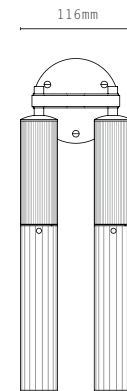

FLUME DOUBLE WALL

FRONT