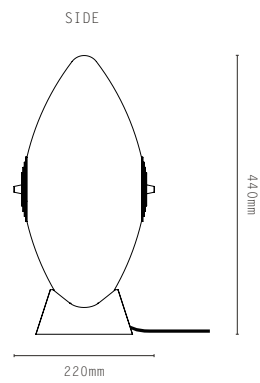

LIGHT SOURCE:

- E27 LAMPHOLDER
- DIMMABLE 5.5W LED LAMP INCLUDED
- 2700K WARM WHITE
- 240V AC

MATERIALS:

- BRASS
- OPAL GLASS

FINISHES:

- ANTIQUE BRASS
- BRONZE