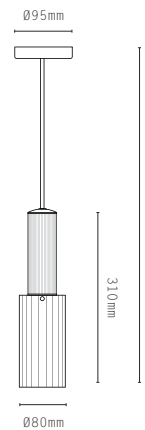

FLUME 80 PENDANT

SINGLE DROP