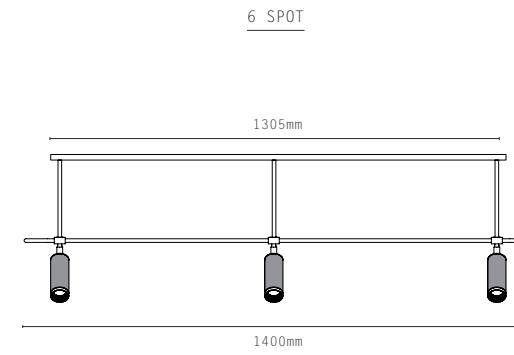

MATERIALS:

- BRASS

HANGING OPTIONS:

- DROP ROD
- SUSPENSION WIRE WITH FLEX

FINISHES:

- ANTIQUE BRASS
- BRONZE
- SATIN BRASS
- SATIN NICKEL

LIGHT SOURCE:

- GU10 MINI LAMPHOLDER
- DIMMABLE 3.2W LED LAMP INCLUDED
- 2700K WARM WHITE
- 240V AC