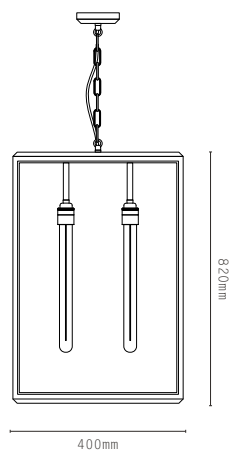

HAZEL LARGE