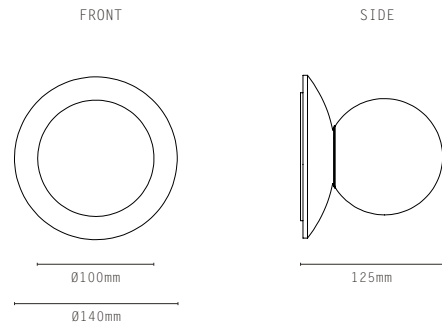

LIGHT SOURCE:

- G9, MAX (12W LED ONLY)
- DIMMABLE 3W LED LAMP INCLUDED
- 2700K WARM WHITE
- 240V AC

MATERIALS:

- BRASS
- OPAL GLASS
- NATURAL STONE

STONE OPTIONS:

- BLACK MARBLE
- GREEN MARBLE
- RED MARBLE
- TRAVERTINE

METAL OPTIONS:

- RIDGED ANTIQUE BRASS
- RIDGED BRONZE
- RIDGED SATIN BRASS
- RIDGED SATIN NICKEL
- CAST ANTIQUE BRASS
- CAST BRONZE

IP RATING:

- IP44

LIGHT SOURCE:

- LI-ION BATTERY POWERED
- 1W LED MODULE
- 2700K WARM WHITE
- 6-10 HOURS BATTERY LIFE
- USB-C CHARGING PORT

MATERIALS:

- BRASS
- REEDED GLASS

FINISHES:

- ANTIQUE BRASS
- BRONZE
- SATIN BRASS
- SATIN NICKEL

IP RATING:

- IP43