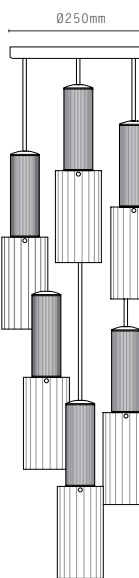

6 DROP GROUPING

* longer drop available on request