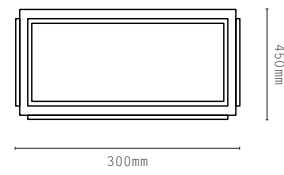

GLASS OPTIONS:

- CLEAR GLASS
- REEDED GLASS

FINISHES:

-  ANTIQUE BRASS
-  BRONZE

IP RATING:

- IP44

ELM

SIDE