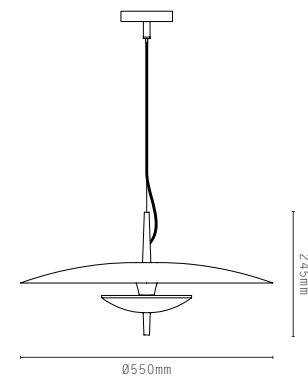

WILLOW NARROW

LUNA 350

LUNA 450

LUNA 550

LIGHT SOURCE:

- INTEGRATED DIMMABLE LED MODULE
- 10W
- 2700K WARM WHITE
- 240V AC

MATERIALS:

- BRASS
- NATURAL STONE