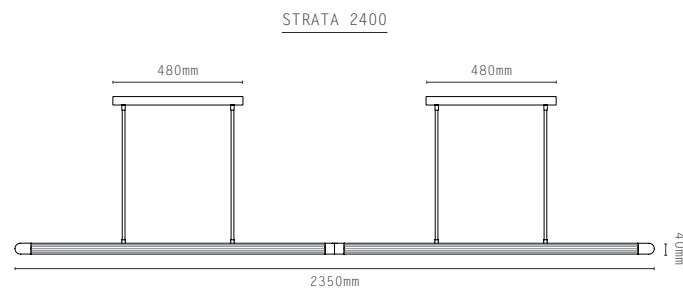

MATERIALS:

- BRASS
- REEDED GLASS

HANGING OPTIONS:

- DROP ROD

FINISHES:

- ANTIQUE BRASS
- BRONZE
- SATIN BRASS
- SATIN NICKEL

STRATA CIRCULAR
TWO-TIER

STRATA CIRCULAR 900