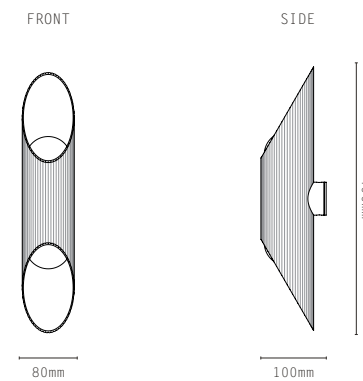

TOR MINI

VECTOR PENDANT

* longer drop available on request

VECTOR WALL

LIGHT SOURCE:

- G9 LAMPHOLDER
- DIMMABLE 3W LED LAMPS INCLUDED
- 2700K WARM WHITE
- 240V AC

MATERIALS:

- BRASS
- OPAL GLASS