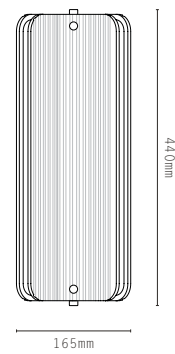

APEX TABLE

SIDE

TOP

APEX WALL

FRONT

SIDE

LIGHT SOURCE:

- INTEGRATED LED TUBE
- 12W
- 2700K WARM WHITE
- 24V DC
- APEX TABLE: INTEGRAL DRIVER
APEX WALL: REMOTE DRIVER INCLUDED