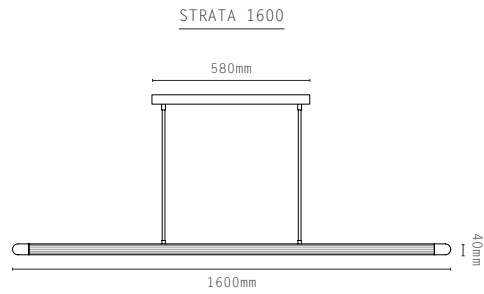

MATERIALS:

- BRASS
- REEDED GLASS

HANGING OPTIONS:

- DROP ROD

FINISHES:

- ANTIQUE BRASS
- BRONZE
- SATIN BRASS
- SATIN NICKEL

STRATA CIRCULAR
TWO-TIER

STRATA CIRCULAR 900