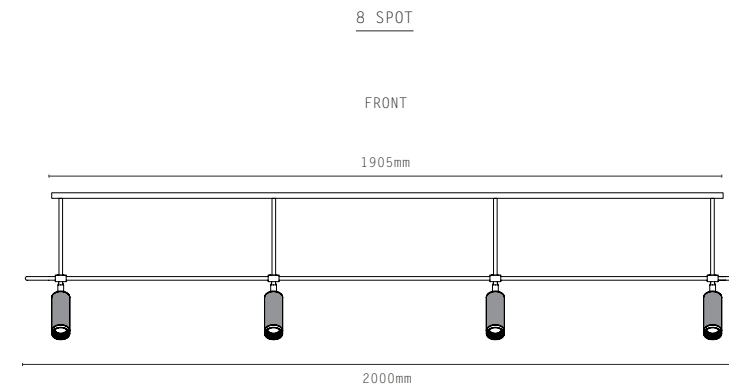

MATERIALS:

- BRASS

HANGING OPTIONS:

- DROP ROD
- SUSPENSION WIRE WITH FLEX

FINISHES:

- ANTIQUE BRASS
- BRONZE
- SATIN BRASS
- SATIN NICKEL

LIGHT SOURCE:

- GU10 MINI LAMPHOLDER
- DIMMABLE 3.2W LED LAMP INCLUDED
- 2700K WARM WHITE
- 240V AC