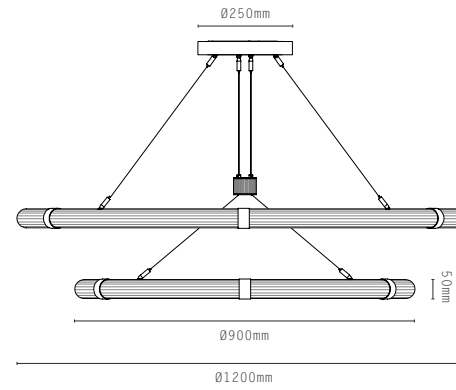

MATERIALS:

- BRASS
- REEDED GLASS

HANGING OPTIONS:

- DROP ROD

FINISHES:

- ANTIQUE BRASS
- BRONZE
- SATIN BRASS
- SATIN NICKEL

STRATA CIRCULAR
TWO-TIER

STRATA CIRCULAR 900