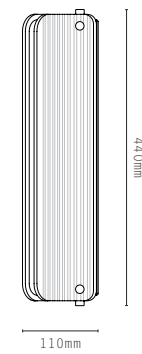

APEX TABLE

SIDE

TOP

APEX WALL

FRONT

SIDE

LIGHT SOURCE:

- INTEGRATED LED TUBE
- 12W
- 2700K WARM WHITE
- 24V DC
- APEX TABLE: INTEGRAL DRIVER
APEX WALL: REMOTE DRIVER INCLUDED