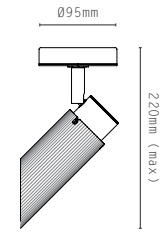

MATERIALS:

- BRASS

FINISHES:

- ANTIQUE BRASS
- BRONZE
- SATIN BRASS
- SATIN NICKEL

SWITCHED

with brass on/off toggle switch

UNSWITCHED

SPOT PRO CEILING