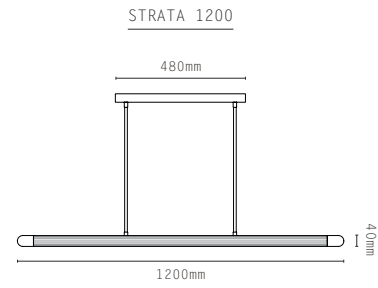

MATERIALS:

- BRASS
- REEDED GLASS

HANGING OPTIONS:

- DROP ROD

FINISHES:

- ANTIQUE BRASS
- BRONZE
- SATIN BRASS
- SATIN NICKEL

STRATA CIRCULAR
TWO-TIER

STRATA CIRCULAR 900