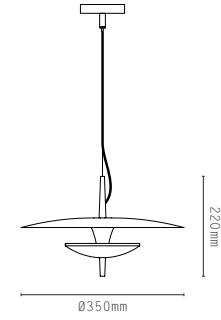

LIGHT SOURCE:

- DIMMABLE INTEGRATED LED MODULE
- 6W
- 2700K WARM WHITE
- 240V AC

MATERIALS:

- BRASS
- GLASS

GLASS OPTIONS:

- FINE REEDED GLASS

FINISHES:

- ANTIQUE BRASS
- BRONZE

IP RATING:

- IP65

WILLOW WIDE

WILLOW NARROW

LUNA 350

LUNA 450

LUNA 550

LIGHT SOURCE:

- INTEGRATED DIMMABLE LED MODULE
- 10W
- 2700K WARM WHITE
- 240V AC

MATERIALS:

- BRASS
- NATURAL STONE

HANGING OPTIONS:

- SUSPENSION WIRE WITH FLEX
- DROP ROD

FINISHES:

- ANTIQUE BRASS / BLACK MARBLE
- ANTIQUE BRASS / TRAVERTINE
- ANTIQUE BRASS / RED MARBLE