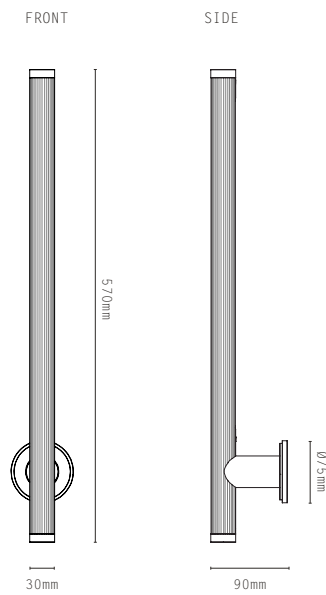

MATERIALS:

- BRASS

FINISHES:

- ANTIQUE BRASS
- BRONZE
- SATIN BRASS
- SATIN NICKEL

TALBOT 570
PICTURE LIGHT

TALBOT 370
PICTURE LIGHT

TALBOT WALL

LIGHT SOURCE: