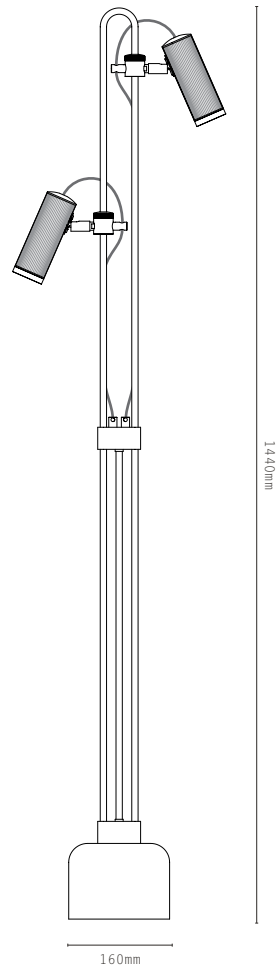

LIGHT SOURCE:

- GU10 MINI LAMPHOLDER
- DIMMABLE 3.2W LED LAMPS INCLUDED
- 2700K WARM WHITE
- 240V AC

MATERIALS:

- BRASS
- NATURAL STONE

FINISHES:

- ANTIQUE BRASS
- SATIN BRASS
- SATIN NICKEL

BASE OPTIONS:

- TRAVERTINE
- BLACK MARBLE