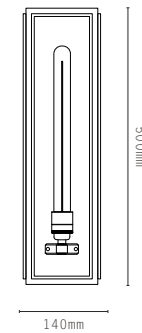

ASH SMALL

BIRCH SMALL

LILAC SMALL

ASH MEDIUM

BIRCH MEDIUM

LILAC TALL

ASH LARGE

BIRCH LARGE

Projection 140mm

Projection 140mm

Projection 260mm

LIGHT SOURCE:

- E27 LAMPHOLDER
- DIMMABLE 6W LED LAMP INCLUDED
- 2200K WARM WHITE
- 240V AC

MATERIALS:

- BRASS
- GLASS

GLASS OPTIONS: