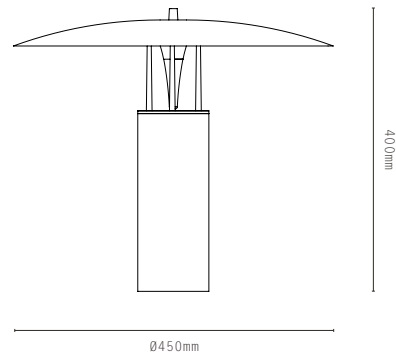

LIGHT SOURCE:

- GU10 LAMPHOLDER
- DIMMABLE 3.2W LED LAMP INCLUDED
- 2700K WARM WHITE
- 240V AC

MATERIALS:

- BRASS
- NATURAL STONE

FINISHES:

- ANTIQUE BRASS / BLACK MARBLE
- BRONZE / TRAVERTINE
- ANTIQUE BRASS / RED MARBLE