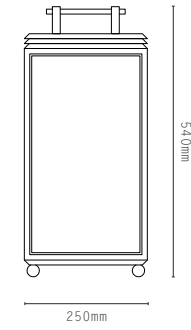

HAZEL SMALL