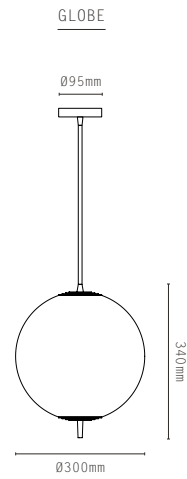

LIGHT SOURCE:

- E27 LAMPHOLDER
- DIMMABLE 8.5W LED LAMP INCLUDED
- 2700K WARM WHITE
- 240V AC

MATERIALS:

- BRASS
- OPAL GLASS

HANGING OPTIONS

- DROP ROD
- SUSPENSION WIRE WITH FLEX (GLOBE / TALL ONLY)

FINISHES:

- ANTIQUE BRASS
- BRONZE
- SATIN BRASS
- SATIN NICKEL

LIGHT SOURCE:

- E27 LAMPHOLDER
- DIMMABLE 5.5W LED LAMP INCLUDED
- 2700K WARM WHITE
- 240V AC

MATERIALS:

- BRASS
- OPAL GLASS

HANGING OPTIONS

- ADJUSTABLE FLEX
- DROP ROD

FINISHES:

- ANTIQUE BRASS
- BRONZE
- SATIN BRASS
- SATIN NICKEL