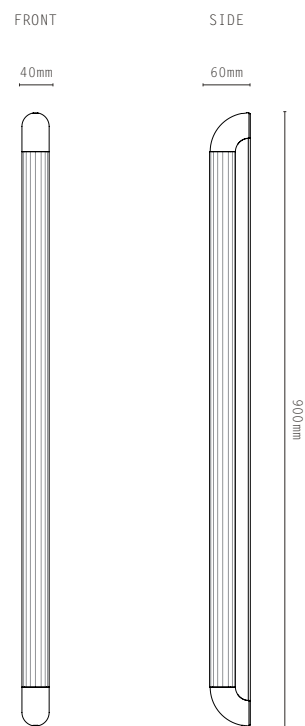

LIGHT SOURCE:

- E27 LAMPHOLDER
- DIMMABLE 5.5W LED LAMPS INCLUDED
- 2700K WARM WHITE
- 240V AC

MATERIALS:

- BRASS
- OPAL GLASS

HANGING OPTIONS:

- DROP ROD

FINISHES:

-  ANTIQUE BRASS
-  BRONZE
-  SATIN BRASS
-  SATIN NICKEL