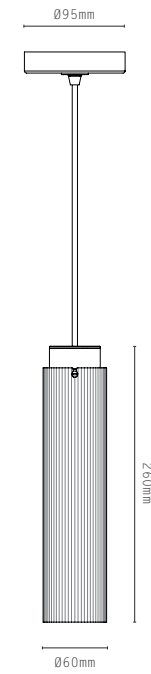

SPOT PRO 260