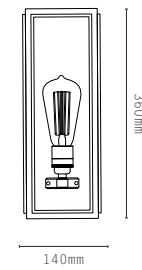

LIGHT SOURCE:

- E27 LAMPHOLDER
- DIMMABLE 6W LED LAMP INCLUDED
- 2200K WARM WHITE
- 240V AC

MATERIALS:

- BRASS
- GLASS

GLASS OPTIONS:

- CLEAR GLASS
- REEDED GLASS

HANGING OPTIONS:

- DROP ROD
- ADJUSTABLE CHAIN

FINISHES:

- ANTIQUE BRASS
- BRONZE

IP RATING:

- IP43 VERSION AVAILABLE (DROP ROD ONLY)

ASH MEDIUM

Projection 140mm

Projection 140mm

Projection 260mm

LIGHT SOURCE:

- E27 LAMPHOLDER
- DIMMABLE 6W LED LAMP INCLUDED
- 2200K WARM WHITE
- 240V AC

MATERIALS:

- BRASS
- GLASS

GLASS OPTIONS:

- CLEAR GLASS
- REEDED GLASS

FINISHES:

- ANTIQUE BRASS
- BRONZE

IP RATING:

- ASH / BIRCH: IP44
- LILAC WALL: IP43