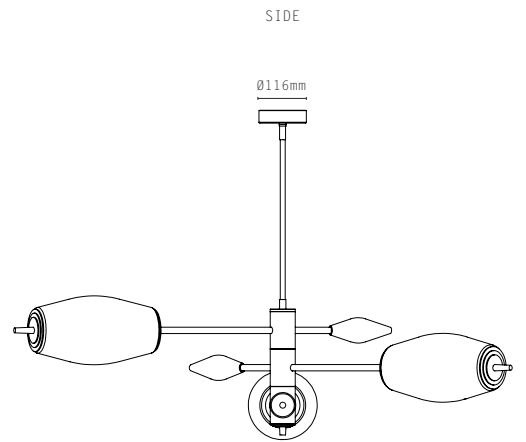

LIGHT SOURCE:

- E27 LAMPHOLDER
- DIMMABLE 5.5W LED LAMPS INCLUDED
- 2700K WARM WHITE
- 240V AC

MATERIALS:

- BRASS
- OPAL GLASS

HANGING OPTIONS:

- DROP ROD

FINISHES:

- ANTIQUE BRASS
- BRONZE
- SATIN BRASS
- SATIN NICKEL

* longer drop available on request

LIGHT SOURCE:

- E27 LAMPHOLDER
- DIMMABLE 5.5W LED LAMPS INCLUDED
- 2700K WARM WHITE
- 240V AC

MATERIALS:

- BRASS
- OPAL GLASS

HANGING OPTIONS:

- DROP ROD