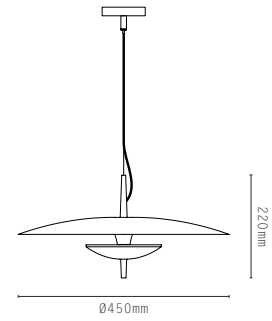

LIGHT SOURCE:

- DIMMABLE INTEGRATED LED MODULE
- 6W
- 2700K WARM WHITE
- 240V AC

MATERIALS:

- BRASS
- GLASS

GLASS OPTIONS:

- FINE REEDED GLASS

FINISHES:

- ANTIQUE BRASS
- BRONZE

IP RATING:

- IP65

WILLOW WIDE

WILLOW NARROW

LUNA 350

LUNA 450

LUNA 550

LIGHT SOURCE:

- INTEGRATED DIMMABLE LED MODULE
- 10W
- 2700K WARM WHITE
- 240V AC

MATERIALS:

- BRASS
- NATURAL STONE

HANGING OPTIONS:

- SUSPENSION WIRE WITH FLEX
- DROP ROD

FINISHES:

- ANTIQUE BRASS / BLACK MARBLE
- ANTIQUE BRASS / TRAVERTINE
- ANTIQUE BRASS / RED MARBLE