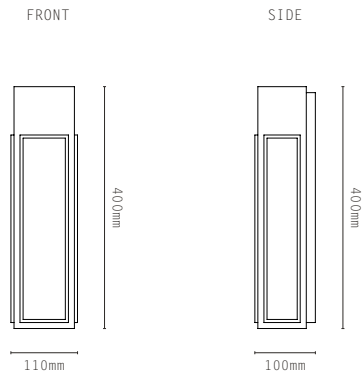

WILLOW NARROW