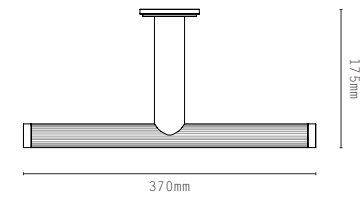

TALBOT 370
PICTURE LIGHT