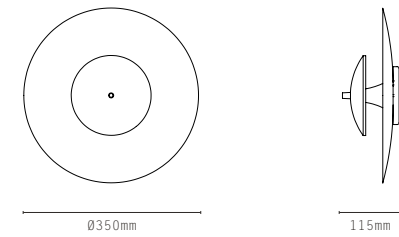

LIGHT SOURCE:

- GU10 LAMPHOLDER
- DIMMABLE 3.2W LED LAMP INCLUDED
- 2700K WARM WHITE
- 240V AC

MATERIALS:

- BRASS
- NATURAL STONE

FINISHES:

- ANTIQUE BRASS / BLACK MARBLE
- BRONZE / TRAVERTINE
- ANTIQUE BRASS / RED MARBLE

LUNA 350

LIGHT SOURCE:

- INTEGRATED DIMMABLE LED MODULE
- 10W
- 2700K WARM WHITE
- 240V AC

MATERIALS:

- BRASS
- NATURAL STONE

FINISHES:

- ANTIQUE BRASS / BLACK MARBLE
- ANTIQUE BRASS / TRAVERTINE
- ANTIQUE BRASS / RED MARBLE
- BRONZE / BLACK MARBLE
- BRONZE / TRAVERTINE
- BRONZE / RED MARBLE