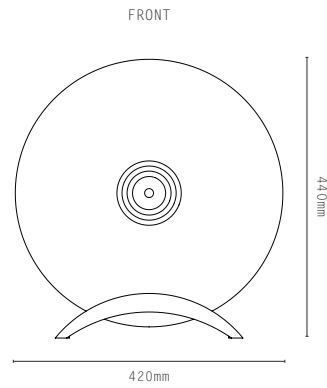

LIGHT SOURCE:

- E27 LAMPHOLDER
- DIMMABLE 5.5W LED LAMP INCLUDED
- 2700K WARM WHITE
- 240V AC

MATERIALS:

- BRASS
- OPAL GLASS

FINISHES:

- ANTIQUE BRASS
- BRONZE