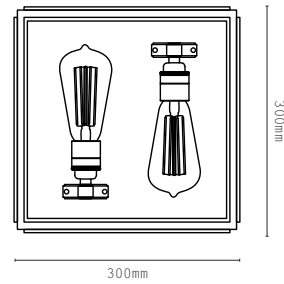

LIGHT SOURCE:

- E27 LAMPHOLDER
- DIMMABLE 6W LED LAMPS INCLUDED
- 2300K WARM WHITE
- 240V AC

MATERIALS:

- BRASS
- GLASS

GLASS OPTIONS:

- CLEAR GLASS
- REEDED GLASS

FINISHES:

- ANTIQUE BRASS
- BRONZE

IP RATING:

- IP44

ELM

FRONT

HAZEL SMALL

HAZEL TALL

LIGHT SOURCE:

- MAINS WIRED VERSION:
  - 6W LED MODULE
  - 2700K WARM WHITE
  - 240V AC
- LI-ION BATTERY VERSION:
  - 1W LED MODULE
  - 2700K WARM WHITE
  - 12-14 HOURS BATTERY LIFE
  - USB-C CHARGING PORT

MATERIALS:

- BRASS
- GLASS

GLASS OPTIONS:

- CLEAR GLASS
- REEDED GLASS

FINISHES:

- ANTIQUE BRASS
- BRONZE

IP RATING:

- IP44