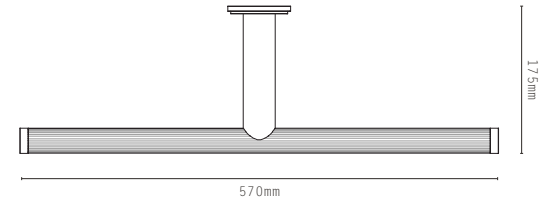

LIGHT SOURCE:

- INTEGRATED LED MODULE
- 4.5W
- 2700K WARM WHITE / 90+ CRI
- 24V DC
- DIMMABLE DRIVER INCLUDED

MATERIALS:

- BRASS

FINISHES:

- ANTIQUE BRASS
- BRONZE
- SATIN BRASS
- SATIN NICKEL

TALBOT 570
PICTURE LIGHT

LIGHT SOURCE:

- INTEGRATED LED MODULE
- TALBOT 570 PICTURE LIGHT: 7.5W
- TALBOT 370 PICTURE LIGHT: 4.5W
- TALBOT WALL: 6W
- 2700K WARM WHITE / 90+ CRI
- 24V DC
- REMOTE DIMMABLE DRIVER INCLUDED

MATERIALS:

- BRASS

FINISHES:

- ANTIQUE BRASS
- BRONZE
- SATIN BRASS
- SATIN NICKEL