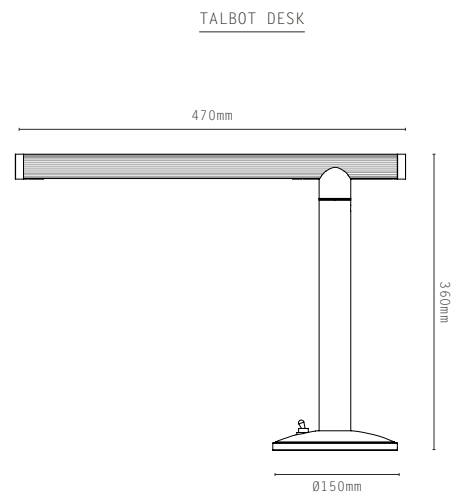

LIGHT SOURCE:

- INTEGRATED LED MODULE
- 4.5W
- 2700K WARM WHITE / 90+ CRI
- 24V DC
- DIMMABLE DRIVER INCLUDED

MATERIALS:

- BRASS

FINISHES:

- ANTIQUE BRASS
- BRONZE
- SATIN BRASS
- SATIN NICKEL

TALBOT 570
PICTURE LIGHT