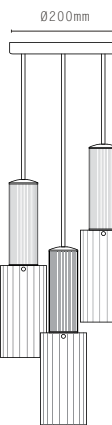

3 DROP GROUPING