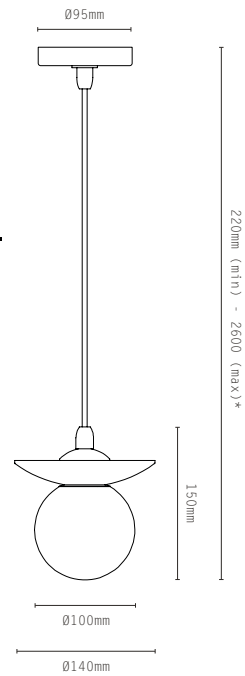

LIGHT SOURCE:

- G9 LAMPHOLDER
- DIMMABLE 3W LED LAMP INCLUDED
- 2700K WARM WHITE
- 240V AC

MATERIALS:

- BRASS
- OPAL GLASS
- NATURAL STONE

HANGING OPTIONS:

- ADJUSTABLE FLEX
- DROP ROD

STONE OPTIONS:

- BLACK MARBLE
- GREEN MARBLE
- RED MARBLE
- TRAVERTINE

METAL OPTIONS:

- RIDGED ANTIQUE BRASS
- RIDGED BRONZE
- RIDGED SATIN BRASS
- RIDGED SATIN NICKEL
- CAST ANTIQUE BRASS
- CAST BRONZE

LIGHT SOURCE:

- G9 LAMPHOLDER
- DIMMABLE 3W LED LAMPS INCLUDED
- 2700K WARM WHITE
- 240V AC

MATERIALS:

- BRASS
- OPAL GLASS
- NATURAL STONE

HANGING OPTIONS:

- ADJUSTABLE FLEX

STONE OPTIONS:

- BLACK MARBLE
- GREEN MARBLE
- RED MARBLE
- TRAVERTINE

METAL OPTIONS:

- RIDGED ANTIQUE BRASS
- RIDGED BRONZE
- RIDGED SATIN BRASS
- RIDGED SATIN NICKEL
- CAST ANTIQUE BRASS
- CAST BRONZE