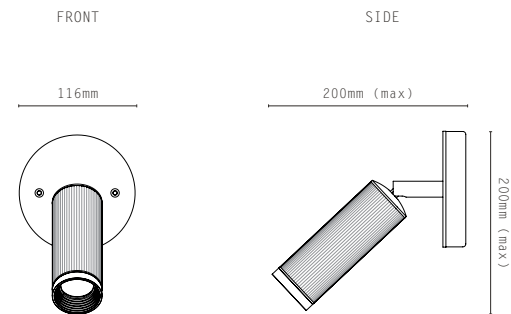

MATERIALS:

- BRASS

FINISHES:

- ANTIQUE BRASS
- BRONZE
- SATIN BRASS
- SATIN NICKEL

SWITCHED

with brass on/off toggle switch

UNSWITCHED

SPOT PRO CEILING