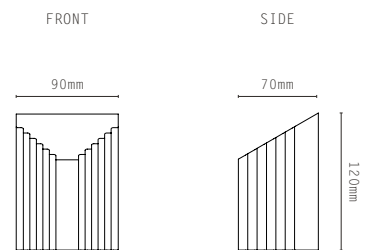

LIGHT SOURCE:

- TOR UP DOWN / TOR DOWN:
  INTEGRATED IP65 LED MODULE
  2X 6W / 6W
  2700K WARM WHITE
  240V AC
- TOR MINI:
  GU10 LAMPHOLDER
  DIMMABLE 3.2W LED LAMP INCLUDED
  2700K WARM WHITE
  240V AC

MATERIALS:

- BRASS

FINISHES:

- ANTIQUE BRASS
- BRONZE

IP RATING:

- IP65

TOR UP/DOWN

TOR DOWN

TOR MINI

VECTOR PENDANT

* longer drop available on request

VECTOR WALL

LIGHT SOURCE:

- G9 LAMPHOLDER
- DIMMABLE 3W LED LAMPS INCLUDED
- 2700K WARM WHITE
- 240V AC

MATERIALS:

- BRASS
- OPAL GLASS

HANGING OPTIONS (PENDANT):

- DROP ROD

FINISHES:

- ANTIQUE BRASS
- BRONZE
- SATIN BRASS
- SATIN NICKEL