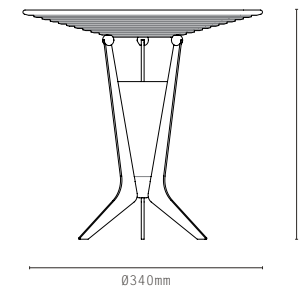

FINISHES:

-  ANTIQUE BRASS
-  BRONZE
-  SATIN BRASS
-  SATIN NICKEL

ARAGON 340 PENDANT

ARAGON 420 PENDANT

ARAGON TABLE

LIGHT SOURCE:

- GU10 LAMPHOLDER
- DIMMABLE 3.2W LED LAMP INCLUDED
- 2700K WARM WHITE
- 240V AC