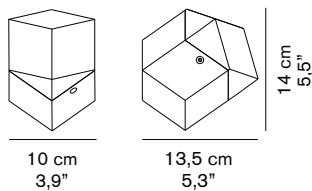

DIMENSIONI/DIMENSIONS

MATERIALI/MATERIALS

alluminio/vetro stampato
aluminium/moulded glass

COLORE/COLORS

bianco lucido/lacquered white RAL9003
trasparente sabbato/transparent sand-blasted
nero lucido/lacquered black RAL9005
trasparente sabbato/transparent sand-blasted

SORGENTI/BULBS

1 x max 33 W - G9

fornita di lampadina
equipped with bulb

MARCHI/MARKS

INFORMAZIONI AGGIUNTIVE/ FURTHER INFORMATION

classe I
class I

Nota: è possibile utilizzare lampadine LED disponibili sul mercato senza alcun cambiamento o modifica relativamente al prodotto standard.

Note: lamp compatible with LED bulbs (according to the market availability and without changes to the standard product)

IMBALLO/PACKAGING

2

dim./dim. 20x19x30 cm / 7,9"x7,5"x11,8"
volume/volume 0,0057 m³ / 0,201 ft³
peso/weight 3,5 kg / 7,71 lb