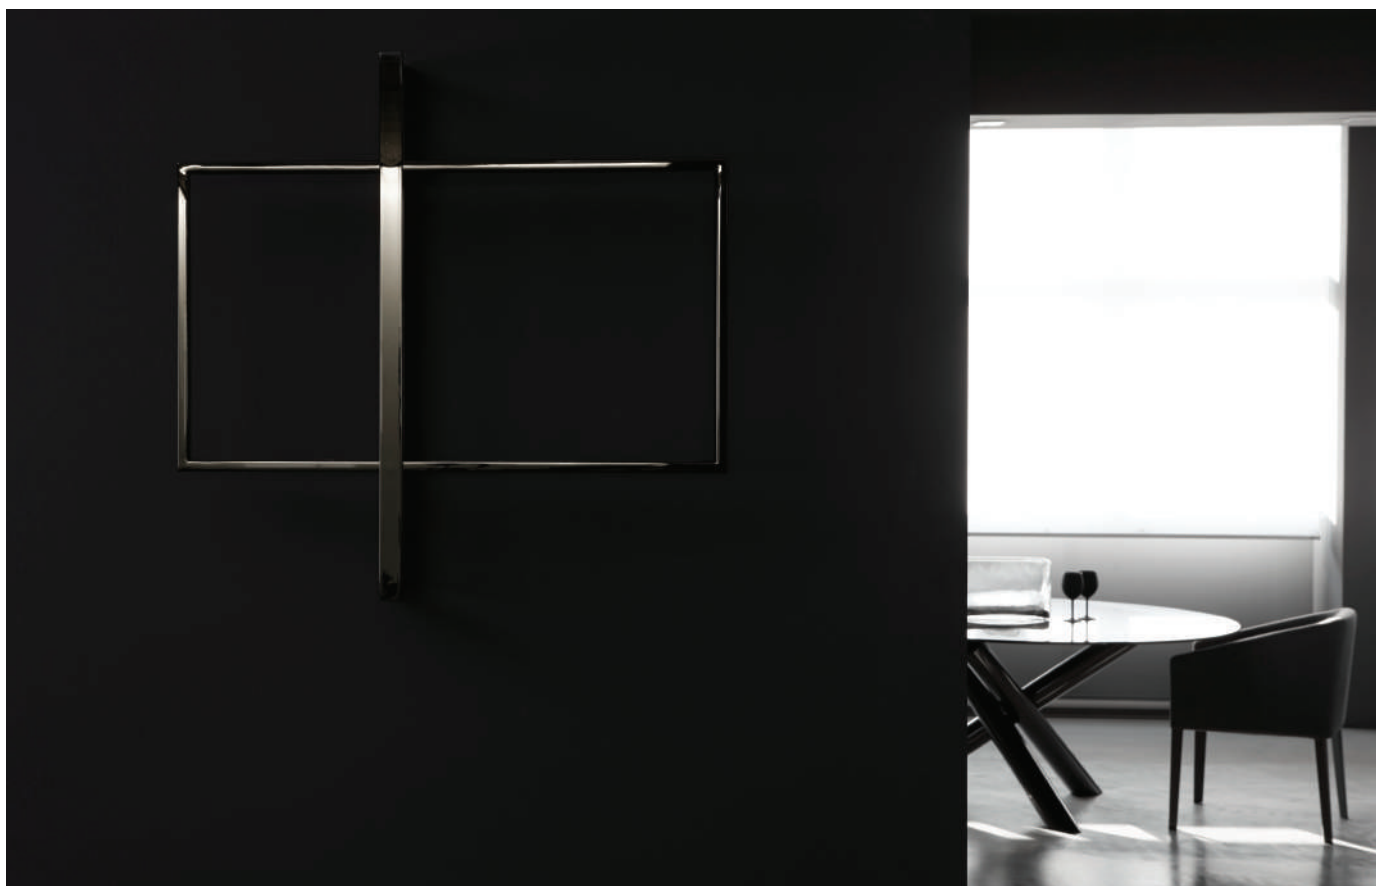

## MONDRIAN LED WALL design Massimo Tonetto

Wall lamp with direct and indirect light. Polished black nickel, polished gold, matte black nickel or light burnished brass structure.

## MONDRIAN LED WALL

Function	Wall
Location	Interior
Light Emission	Direct and indirect light
Light Source	Strip LED 14,5W 1890lm 2700°K
Energy Efficiency	F
Rated Voltage	110 - 120 V / 220 - 240 V
Frequency	50 - 60 Hz
Supply	Terminal block
Ballast	Ballast included