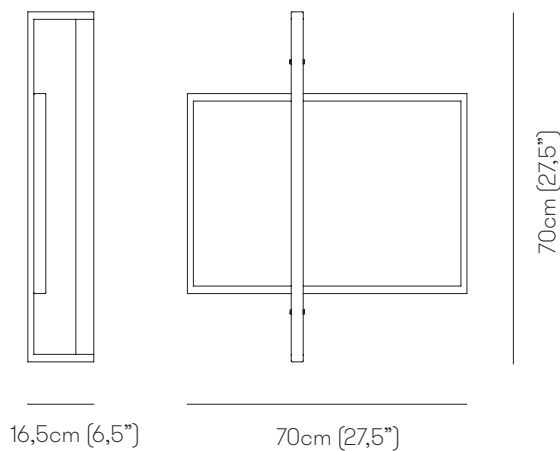

## MONDRIAN LED WALL

Function	Wall
Location	Interior
Light Emission	Direct and indirect light
Light Source	Strip LED 14,5W 1890lm 2700°K
Energy Efficiency	F
Rated Voltage	110 - 120 V / 220 - 240 V
Frequency	50 - 60 Hz
Supply	Terminal block
Ballast	Ballast included

### Structure

<b>M04</b>	Polished black nickel
<b>M05</b>	Polished gold
<b>M07</b>	Matte black nickel
<b>M11</b>	Light burnished brass

DALI or TRIAC dimming kit available upon request

Package	Dimensions	Net Weight	Gross Weight	Total vol.
	85×85×H.32cm (33,5"×33,5"×12,6")	6kg	8,5kg	0,23 m <sup>3</sup>

### Dimensions