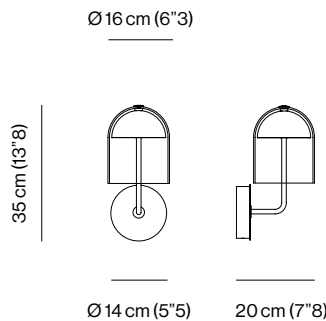

DALI or TRIAC dimming kit available upon request

CERTIFICATION

MATERIALS

STRUCTURE

M11	LIGHT BURNISHED BRASS
M12	DARK BURNISHED BRASS

GLASS

P	ANTIQUE PINK
BL	BLUE
V	GREEN
G	SMOKE GREY

DIMENSIONS