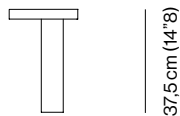

CERTIFICATION

MATERIALS

STRUCTURE	
M04	POLISHED BLACK NICKEL
M16	PEWTER
M22	BRUSHED BURNISHED COPPER
M23	BLACK IRON

PACKAGE

QTY	DIMENSIONS	NET WEIGHT	GROSS WEIGHT	TOTAL VOL.
1 × BOX	50 × 37 × H 38 cm (19"7 × 14"6 × H 15")	5 kg	7 kg	0,07 m ³

DIMENSIONS

Ø 25 cm (9"8)

DESCRIPTION Essential lines and monochromatic elegance feature Circle Table and its cordless version, Circle Table Portable. Based on a simple circle shape, these table lamps come in two dimensions and four different finishes and spread a welcoming light into the environment. Circle is also available in wall and ceiling versions.

CERTIFICATION     **IP20**

MATERIALS	STRUCTURE	
	M04	POLISHED BLACK NICKEL
	M16	PEWTER
	M22	BRUSHED BURNISHED COPPER
	M23	BLACK IRON

PACKAGE	QTY	DIMENSIONS	NET WEIGHT	GROSS WEIGHT	TOTAL VOL.
	1 x BOX	36 x 27 x H 27 cm (14"2 x 10"6 x H 10"6)	2,5 kg	4 kg	0,03 m ³