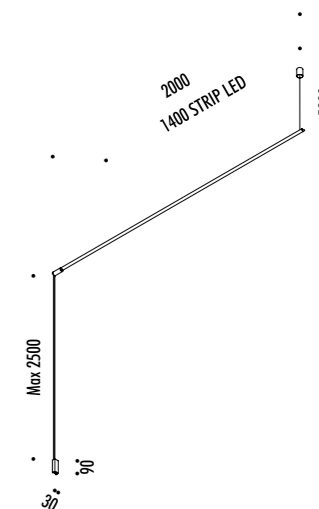

The sizes are expressed in millimeters.

DESIGN DAVIDE GROPPI - 2018
LAMPADA DA PARETE - METACRILATO - METALLO
WALL LAMP - METHACRYLATE - METAL

MERIDIANA

CE  IP20

CEILING ROSE

1A0680400	NERO OPACO / MATT BLACK - 3000K	MERIDIANA - REMOTE KIT 24 V DC - 40 W LED - 1623 lm - CRI > 90 ROSONE BIANCO - KIT DI ALIMENTAZIONE OBBLIGATORIO INCLUSO DRIVER LED INCLUSO INPUT 220-240 V - 50/60 Hz - DIMMERABILE DALI - PUSH - 0/1-10 V - TRIAC / IGBT WHITE CEILING ROSE - COMPULSORY POWER SUPPLY KIT INCLUDED INCLUDES LED DRIVER INPUT 220-240 V - 50/60 Hz - DALI - PUSH - 0/1-10 V - TRIAC / IGBT DIMMABLE
1A0680400-27	NERO OPACO / MATT BLACK - 2700K	

1A0690400	NERO OPACO / MATT BLACK - 3000K	MERIDIANA - PLUG KIT 24 V DC - 40 W LED - 1623 lm - CRI > 90 ROSONE BIANCO - KIT DI ALIMENTAZIONE OBBLIGATORIO INCLUSO DRIVER LED INCLUSO INPUT 100-240 V - 50/60 Hz - DIMMERABILE WHITE CEILING ROSE - COMPULSORY POWER SUPPLY KIT INCLUDED INCLUDES LED DRIVER INPUT 100-240 V - 50/60 Hz - DIMMABLE
1A0690400-27	NERO OPACO / MATT BLACK - 2700K	