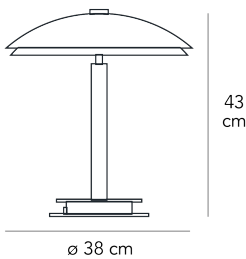

Table lamp with direct light not dimmable. Glossy brass frame. Top diffuser made of sandblasted glass and internally painted, bottom diffuser made of sandblasted glass. Black power cable, plug and switch. European two-pole plug. Bulb not included.